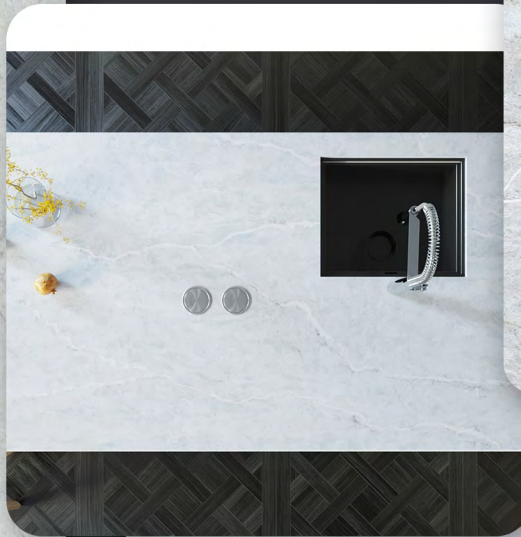

3530 Queen Palm Drive
Tampa, Florida 33619
T: 813.236.9077
www.global-sales.us

POMPEII QUARTZ

COASTAL LUXURY SERIES

Subtle white veining on a light green hued background evokes the look of granite and quartzite.