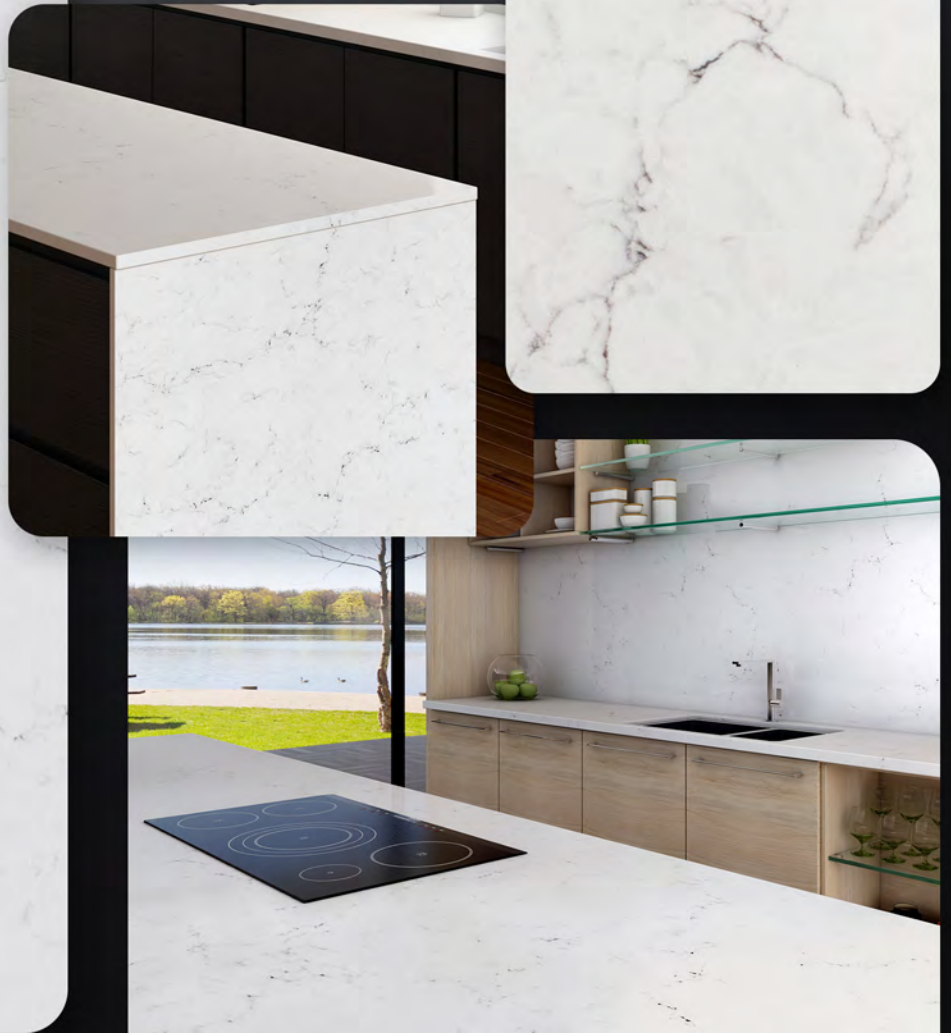

3530 Queen Palm Drive
Tampa, Florida 33619
T: 813.236.9077
www.global-sales.us

POMPEII QUARTZ

WHITE MOUNTAIN STANDARD SERIES

This design combines quartz and sand grains mixed with sandblasting effects that fits most modern and industrial styles.

3530 Queen Palm Drive
Tampa, Florida 33619
T: 813.236.9077
www.global-sales.us

POMPEII QUARTZ

MISTERIO ENHANCED SERIES

Misterio entangles brown and gray vein layers spreading over a luxurious white marble-look background. One of our most popular designs for its elegance and natural aesthetic.