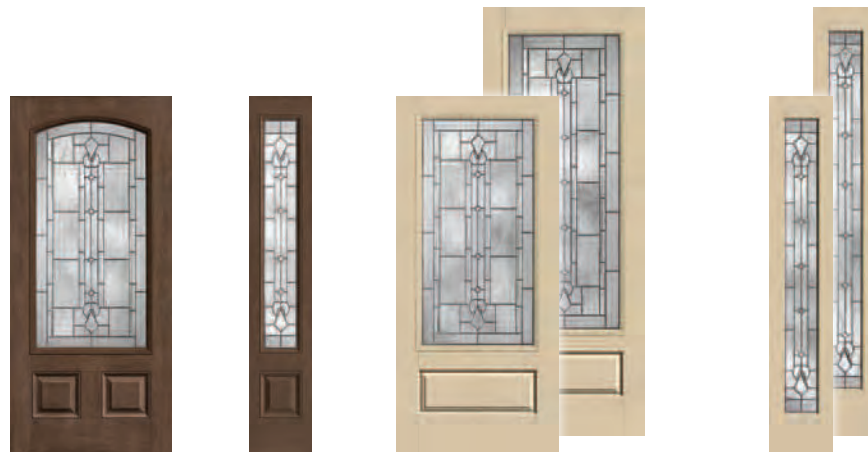

Mahogany

CCM302
3'0" x 6'8"

Mahogany

CCM3302SL
12" x 6'8"
14" x 6'8"

Canvas

CCV05022 | CCV805022
3'0" x 6'8" | 3'0" x 8'0"

Canvas

CCV3412SL | CCV8102SL
12" x 6'8" | 12" x 8'0"
14" x 6'8" | 14" x 8'0"

For transoms, see page 94.

Note: Product images show exterior side of door.

*Not available with Chinchilla (XJ) glass.

Note: See page 277 for important product details that may help with your purchase decision.