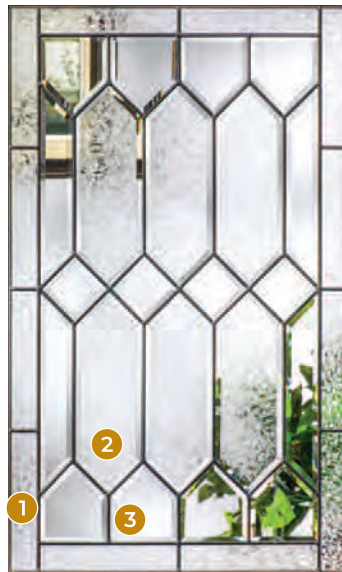

Black Nickel

PRIVACY RATING

Black Nickel