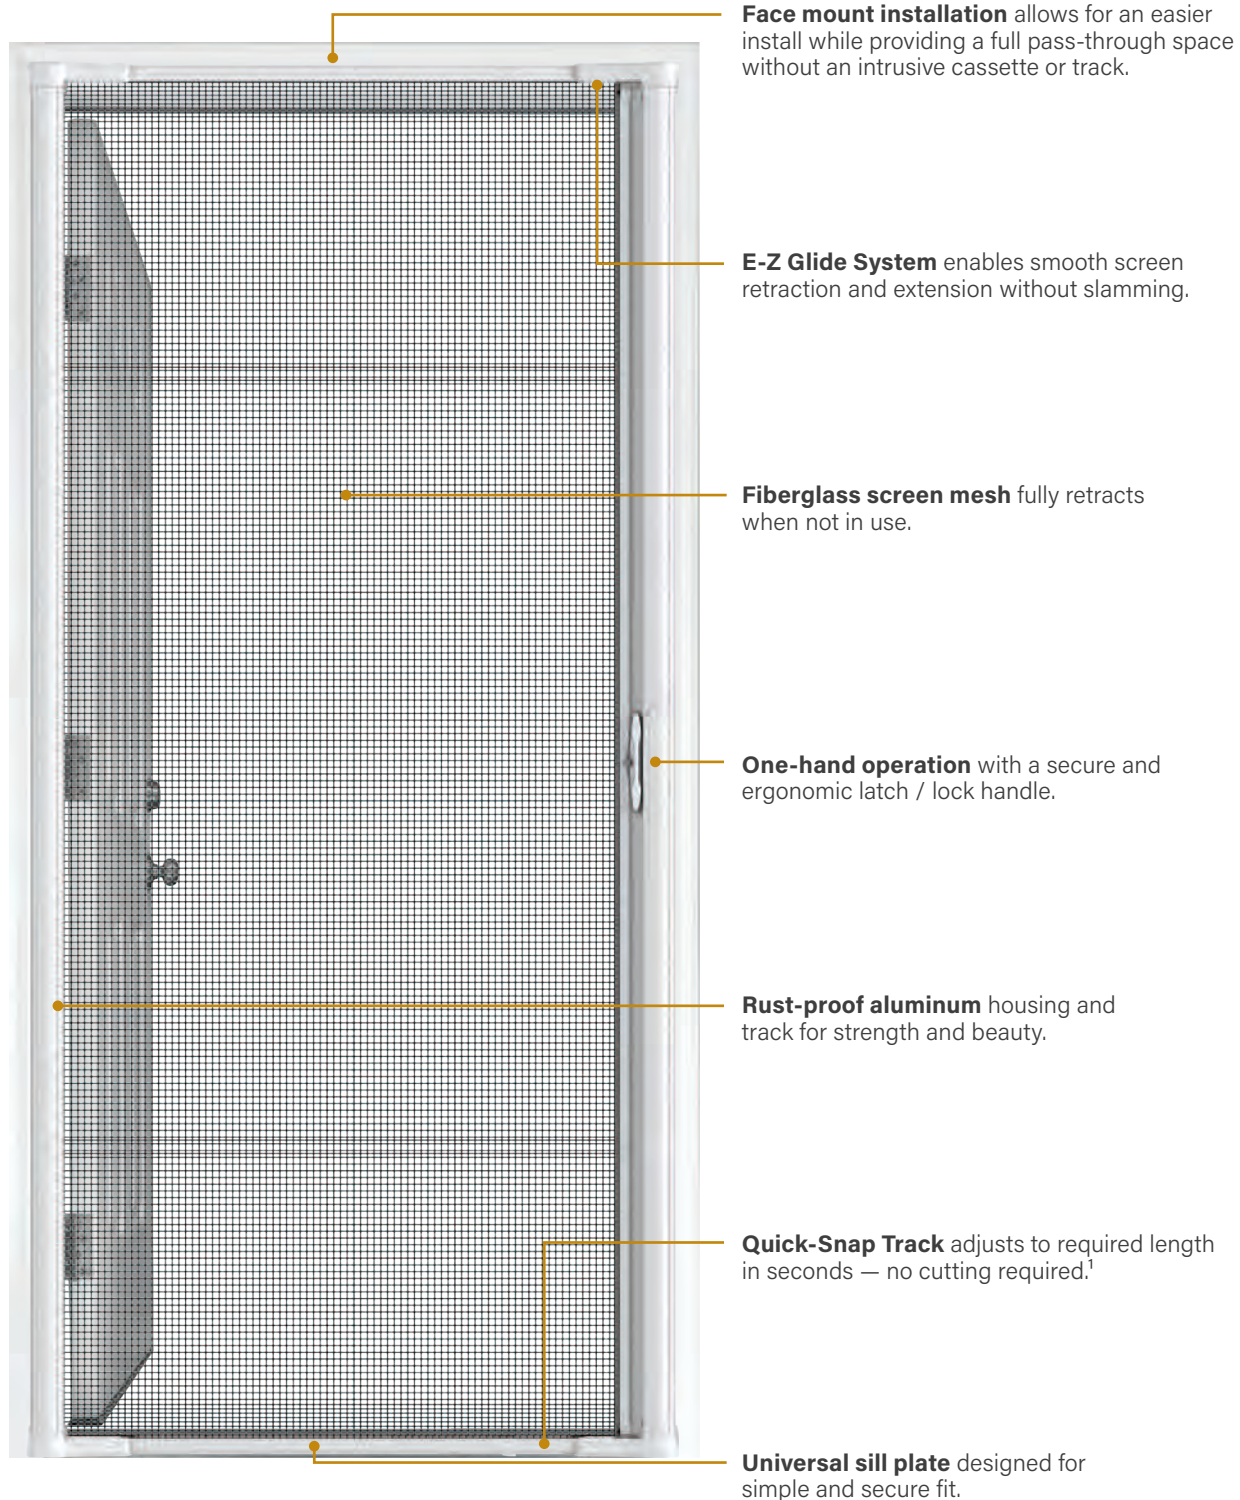

Retractable Screen Doors

Welcome fresh air and natural light into the home while keeping debris and insects out. Therma-Tru retractable screen doors feature a discreet, hidden design that helps provide a seamless transition from indoors to out. Plus, they have been quality tested for compatibility with Therma-Tru® entry door systems.