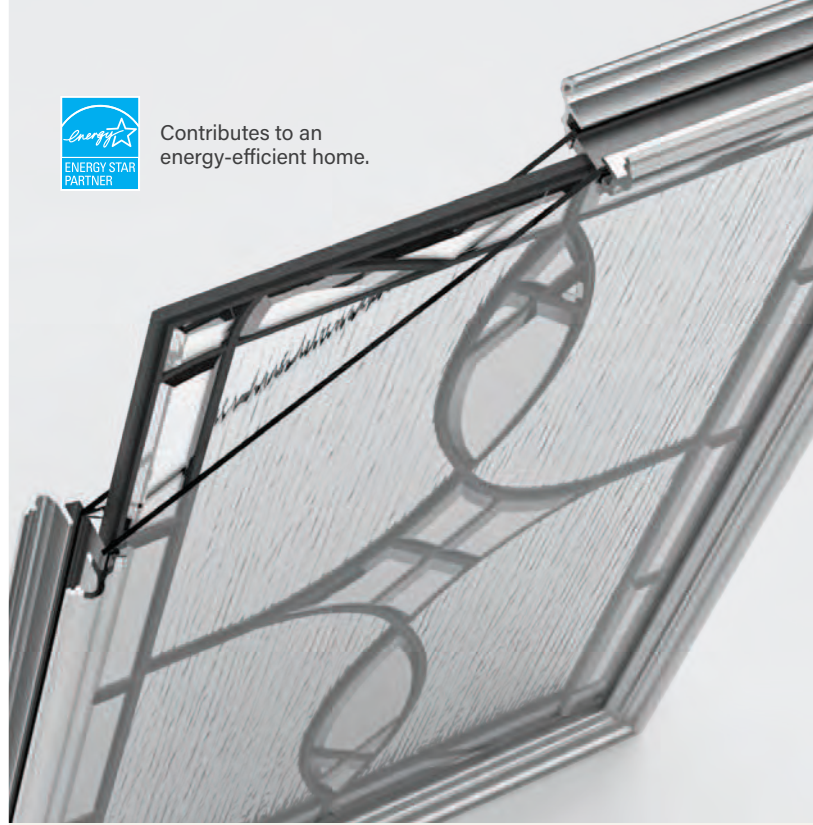

Glass Options

DECORATIVE & SPECIALTY GLASS

A Therma-Tru® door system with decorative glass can create an entrance that makes a statement — one that says the homeowner has high standards for style, quality and craftsmanship.

- Our wide array of glass designs, from simple to intricate, reflect the home design trends and homeowner desires of today and tomorrow.
- Our glass designs are researched in the market to ensure they are highly rated in consumer preference.
- Our decorative glass is handcrafted and built with all-glass bevels for premium quality.
- Numerous glass colors, textures, shapes and coming options are available to complement any door.
- All Low-E and clear glass panels are tempered or laminated to provide added safety.

Note: See your Therma-Tru seller or visit thermatru.com for details on ENERGY STAR qualified products.

Contributes to an energy-efficient home.

TRIPLE-PANE CONSTRUCTION

All triple-pane decorative, as well as privacy and textured, glass panels are enclosed between tempered glass, offering superior quality and thermal performance.

INTERNAL BLINDS

Enjoy the privacy and convenience of a cordless blind enclosed between glass. Control the desired level of light and privacy with the simplicity of a single handle.

- Protected between two panes of tempered glass for enhanced safety and performance.
- With no dangling cords, this is a kid- and pet-friendly choice.
- Blinds remain dust free, and glass is easier to clean than traditional blinds.
- Available options include Low-E glass for energy efficiency, EnLiten™ flush-glazed designs and Impact-rated options.

Available in **Fiber-Classic**., **Smooth-Star**., **Profiles**™ and **Traditions** doors and sidelites.