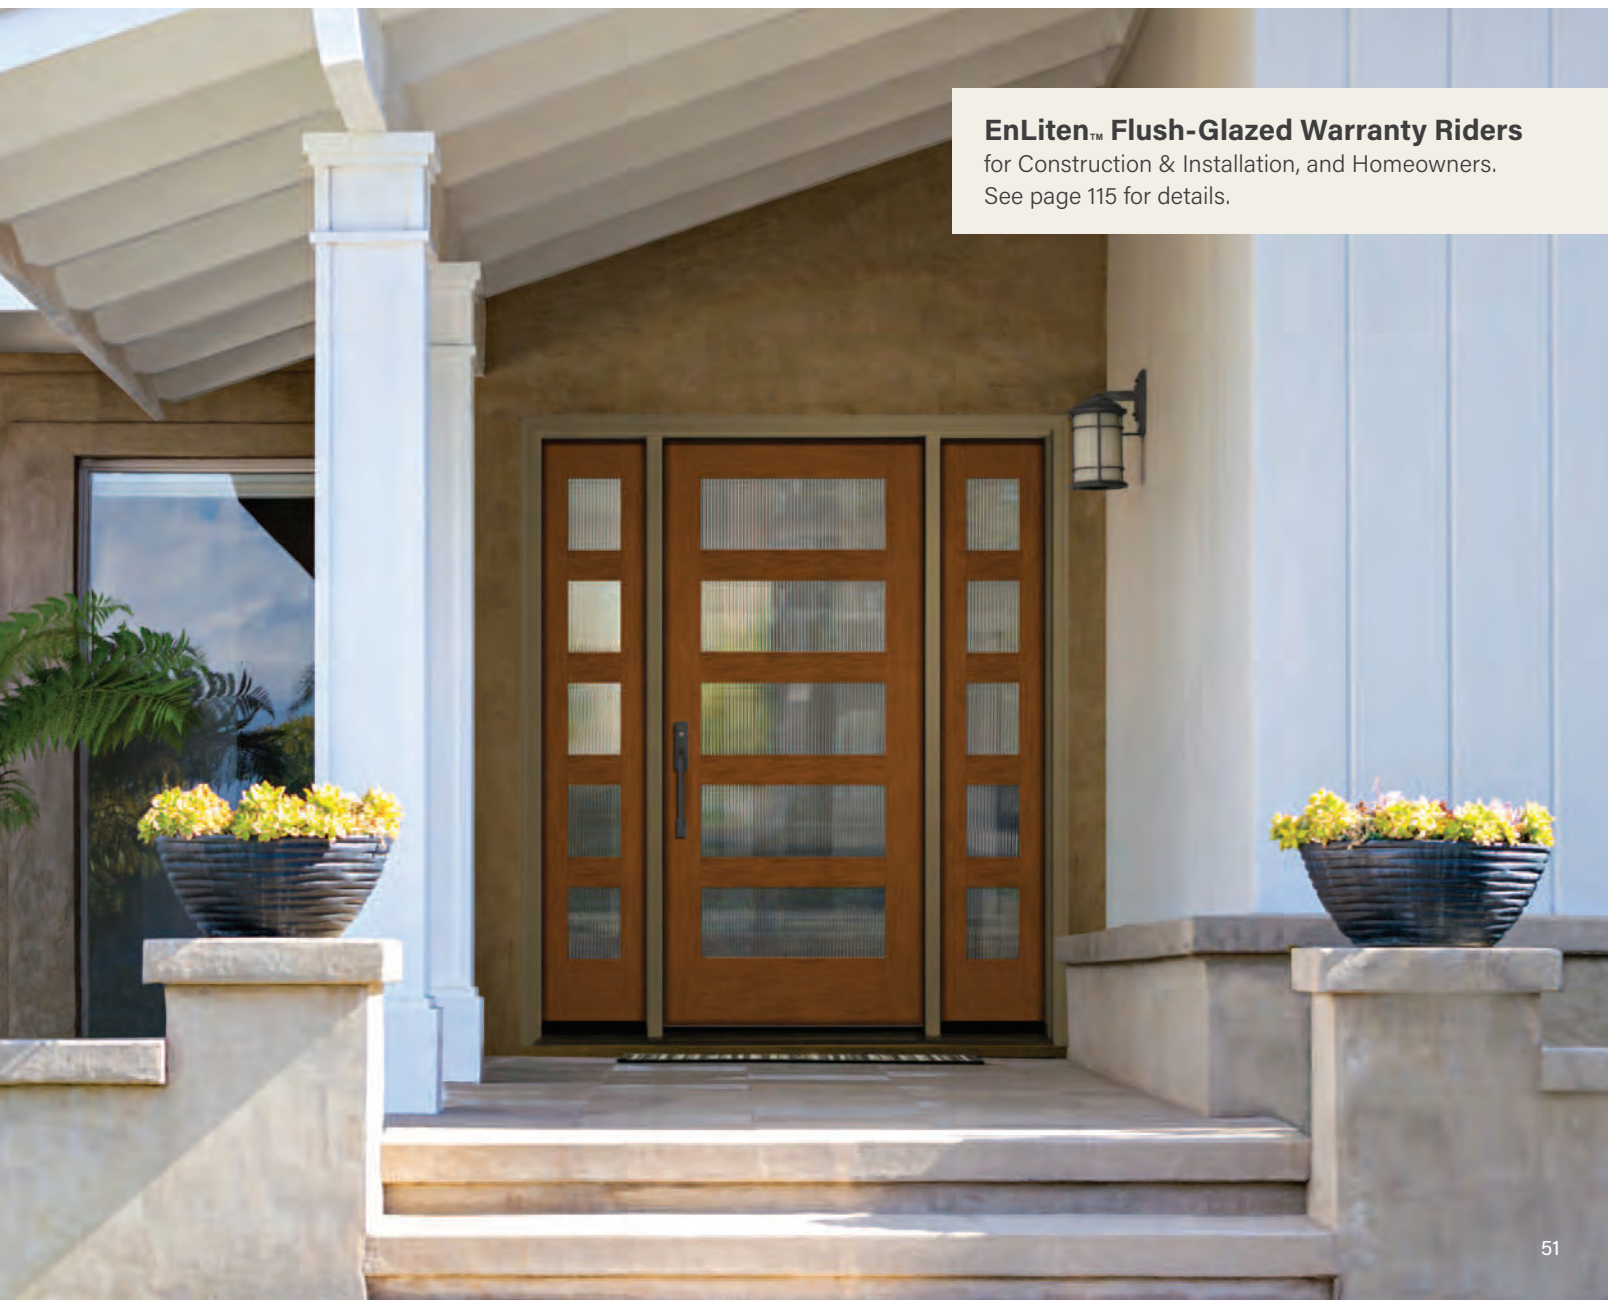

EnLiten™ Flush-Glazed Warranty Riders
for Construction & Installation, and Homeowners.
See page 115 for details.