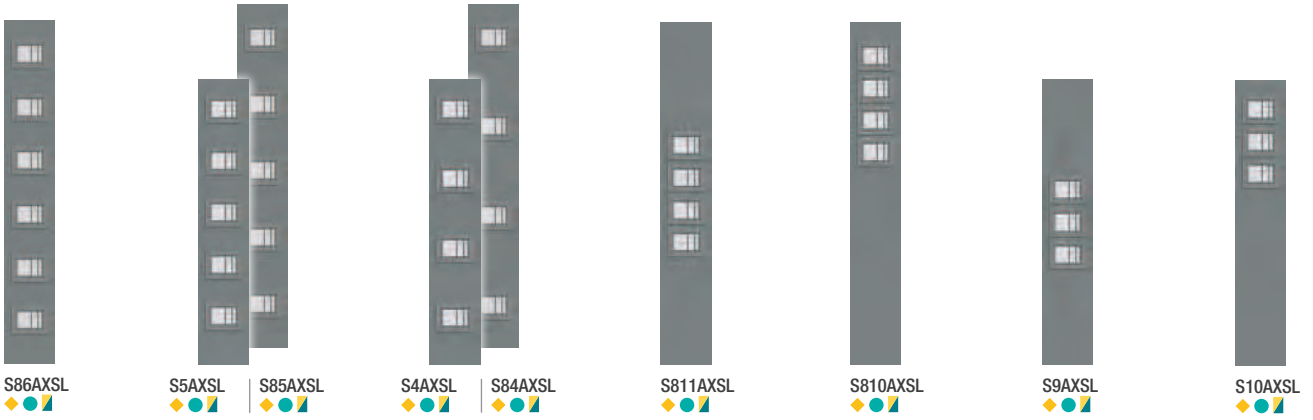

S86AXSL
◆ ● ▲

S5AXSL | S85AXSL
◆ ● ▲ | ◆ ● ▲

S4AXSL | S84AXSL
◆ ● ▲ | ◆ ● ▲

S811AXSL
◆ ● ▲

S810AXSL
◆ ● ▲

S9AXSL
◆ ● ▲

S10AXSL
◆ ● ▲