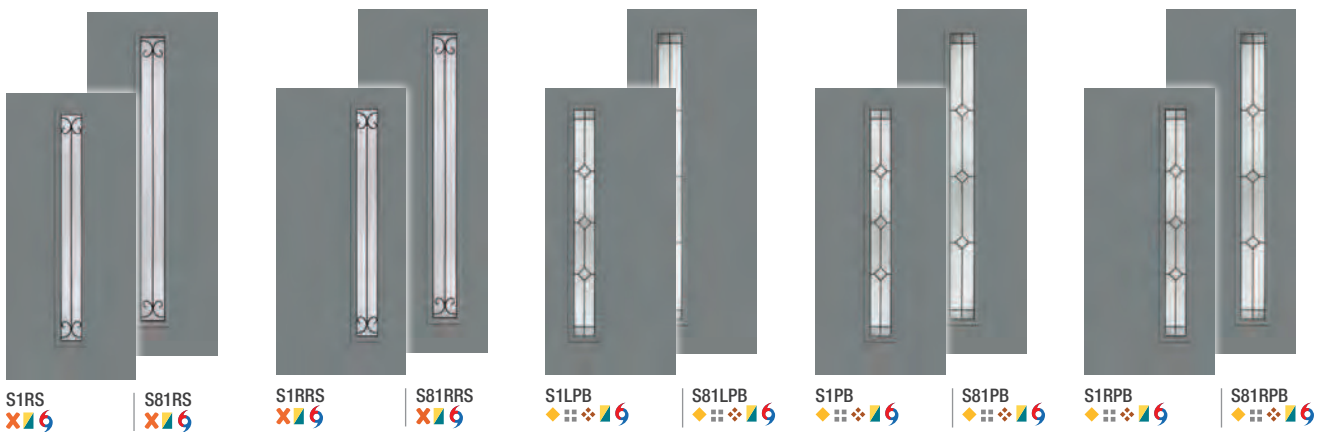

LÍNEA *Continues on next page.*

Privacy & Textured Glass Options

Add the code to the blank in the style number for the desired door and glass combination. For details on glass options, see page 238.

XK = Reeded   **XC = Chord**   **XR = Rainglass**
XE = Satin Etch   **XJ = Chinchilla**   **XN = Granite**

- Low-E Glass (LE)
- Black Nickel Caming (1D)
- Brushed Nickel Caming (1C)
- Brass Caming (1A)
- Wrought Iron (1W)
- Scrolled & Flat Advanta Lite Frame
- WBDR / HVHZ Options