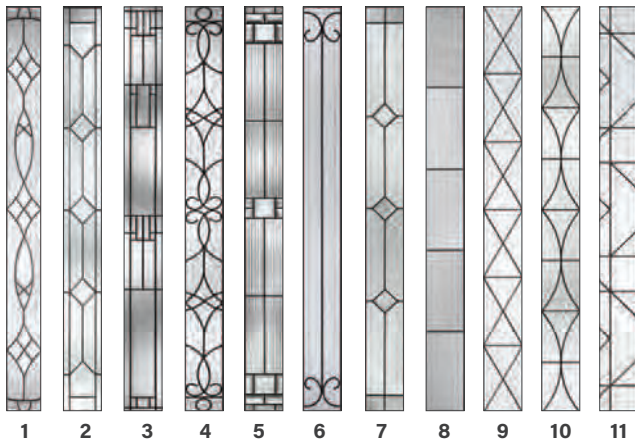

Decorative Glass

Available for Línea.

1

2

3

4

5

6

7

8

9

10

11

Available for Ari.