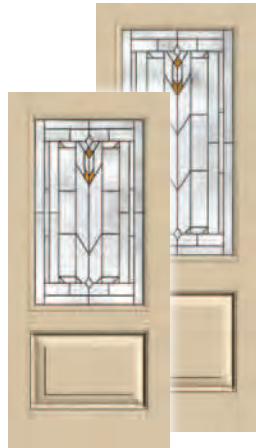

Canvas

CCV1414 | CCV81414
3'0" x 6'8" | 3'0" x 8'0"