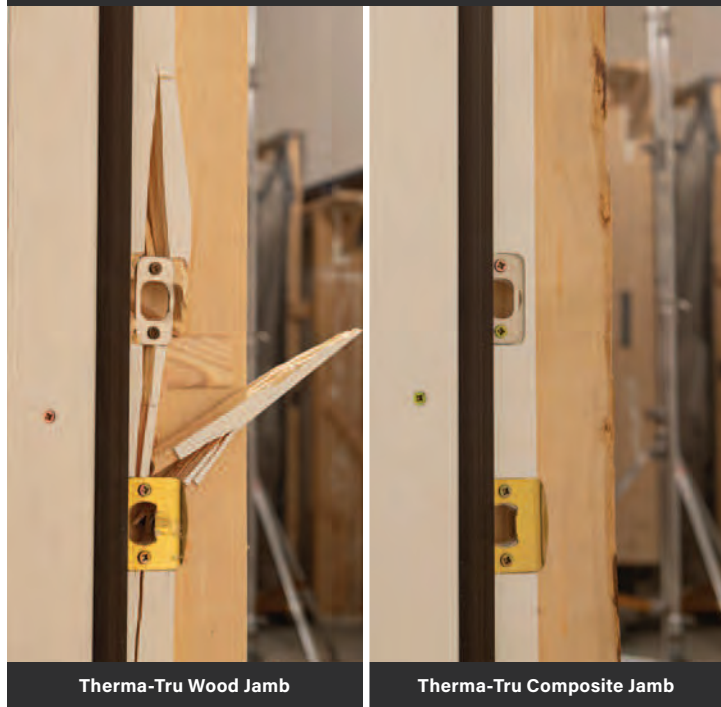

4-9/16"
6-9/16"

Our rot-free composite door frame is **50% stronger** at resisting forced entry than wood.¹

7/16" x 5/16" Cove Mould

Transom Sills

4-9/16"
6-9/16"

Pendulum Impact Test

Therma-Tru Wood Jamb

Therma-Tru Composite Jamb