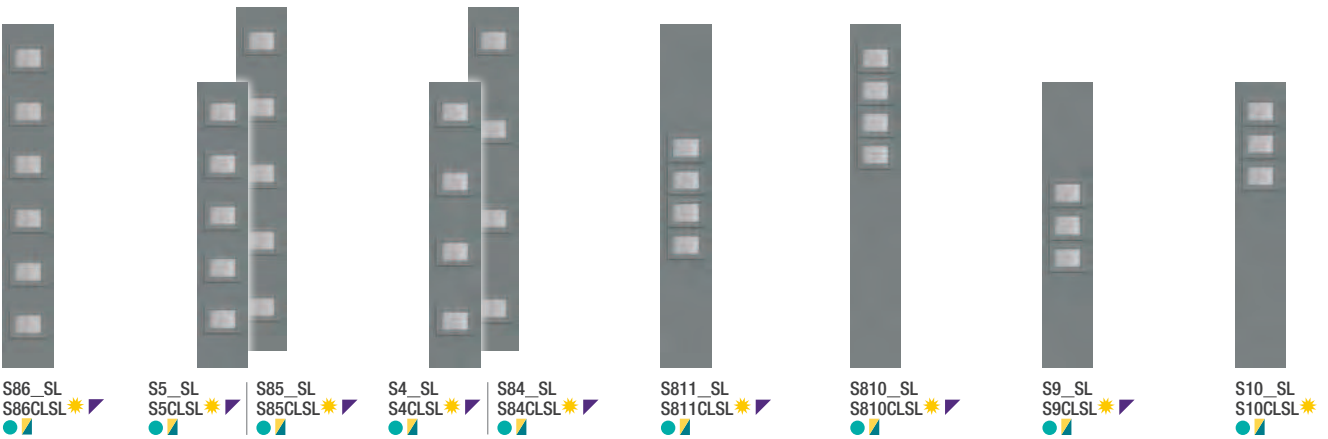

S86_SL
S86CLSL ✨ ▲

S5_SL
S5CLSL ✨ ▲

S85_SL
S85CLSL ✨ ▲

S4_SL
S4CLSL ✨ ▲

S84_SL
S84CLSL ✨ ▲

S811_SL
S811CLSL ✨ ▲

S810_SL
S810CLSL ✨ ▲

S9_SL
S9CLSL ✨ ▲

S10_SL
S10CLSL ✨ ▲

Privacy & Textured Glass Options

Add the code to the blank in the style number for the desired door and glass combination. For details on glass options, see page 238.

- XK = Reeded
- XE = Satin Etch
- XC = Chord
- XJ = Chinchilla
- XR = Rainglass
- XN = Granite

- ☀ Low-E Glass (LE)
- Black Nickel Caming (1D)
- Vented Sidelite Options
- ▲ Scrolled & Flat Advanta Lite Frame
- ▼ Standard Lite Frame Available

Wood-Grained Fiberglass:
Mahogany or Oak (Shown in Driftwood stain.)

Smooth:
Fiberglass or Steel

It's your decision, by design.

Select a look for the door and sidelites. Choose a material. Find an available glass design and frame to complete the statement. Stain or paint it any color. Explore all the possible combinations at thermatru.com/pulse.

Note: Door and sidelite styles shown in smooth fiberglass with flat lite frame. To see styles in other material choices, go to thermatru.com/pulse.

Note: See page 277 for important product details that may help with your purchase decision.