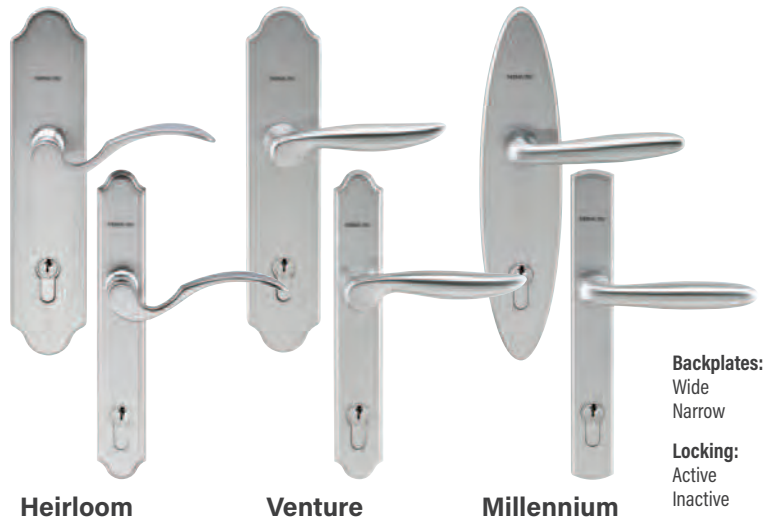

Heights: 6'6"
6'8"
8'0"

Handleset Options for Standard Door MPLS

Designed to complement Therma-Tru® door styles from traditional to contemporary.

FINISH OPTIONS

FINISH OPTIONS

Latch & Deadbolt Strike Plate