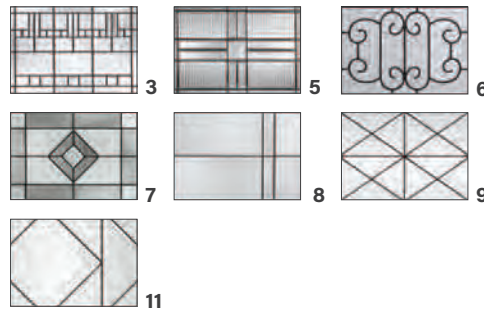

3

5

6

7

8

9

11

Available for Echo.

- 1 Blackstone
- 2 Crystalline
- 3 Sedona
- 4 Salinas
- 5 Saratoga
- 6 Riserva
- 7 Pembridge
- 8 Axis
- 9 Calix
- 10 Latitude
- 11 Echelon