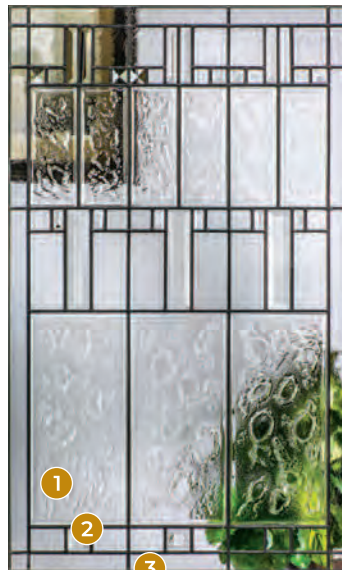

Black Nickel

PRIVACY RATING

Black Nickel