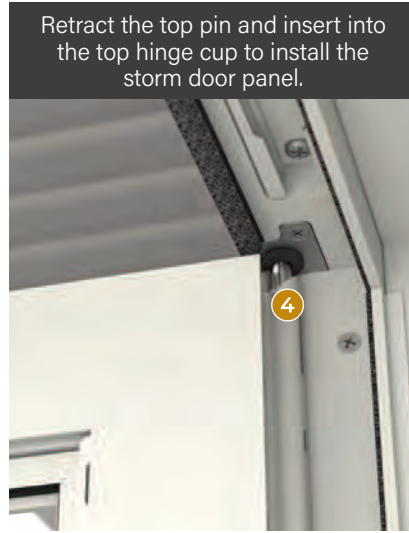

THE STORM DOOR IS EASY TO INSTALL AT THE JOBSITE

The concealed hinges featuring retractable pins **4** and the revolutionary hidden closer with Click&Hold™ technology **5** enable a quick and intuitive installation experience. After the installation of the entry door, install the closer, sweep and hardware. Then, follow these three simple steps to complete the job.

Scan the QR code to learn more about storm door panel installation.