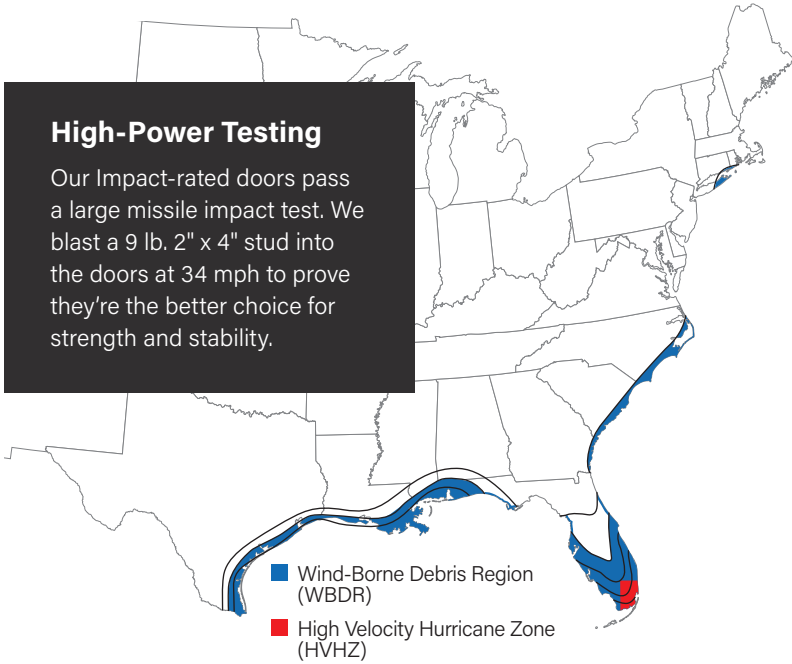

Tough when you need it. Beautiful always.

Impact-Rated Products

Therma-Tru offers Impact-rated doors and glass that can be used to meet high-wind and coastal region codes and regulations, offering excellent performance in extreme weather conditions while providing added protection.

1 Use the map as a guide to find out if you need product for WBDR or HVHZ.

Always confirm building code requirements in your area before buying.¹

2 Use the icons to find available Therma-Tru® product options in this catalog.