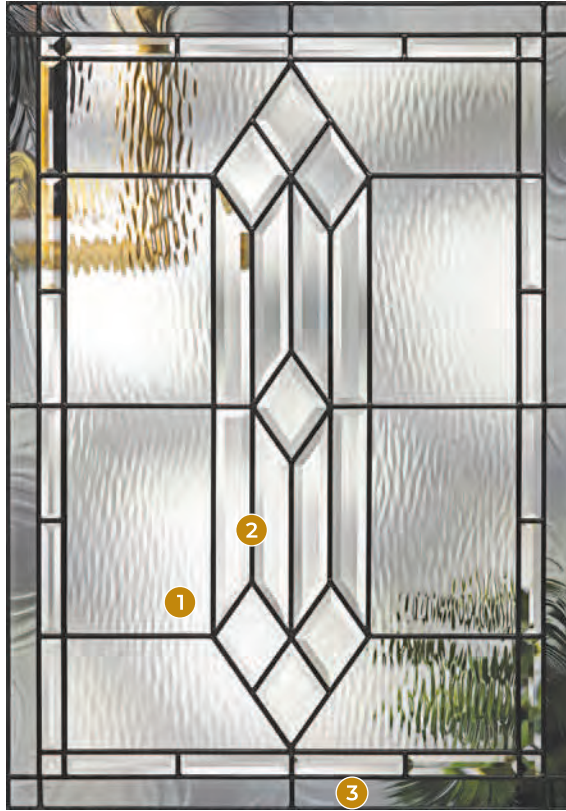

Decorative & Specialty Glass Designs *Continued*

Provincial™

A unique diamond-based motif features **1** double waterglass, **2** clear bevels and coming surrounded by a **3** gray baroque glass border. Provincial captivates with stunning clarity.

GLASS SHAPES

GLASS PRIVACY RATING

Black Nickel

Longford™

The traditional design of Longford integrates a hint of a Celtic knot with **1** seeded glass, **2** clear bevels, **3** granite glass and coming. A timeless design ideal for entries where modest privacy is desired.