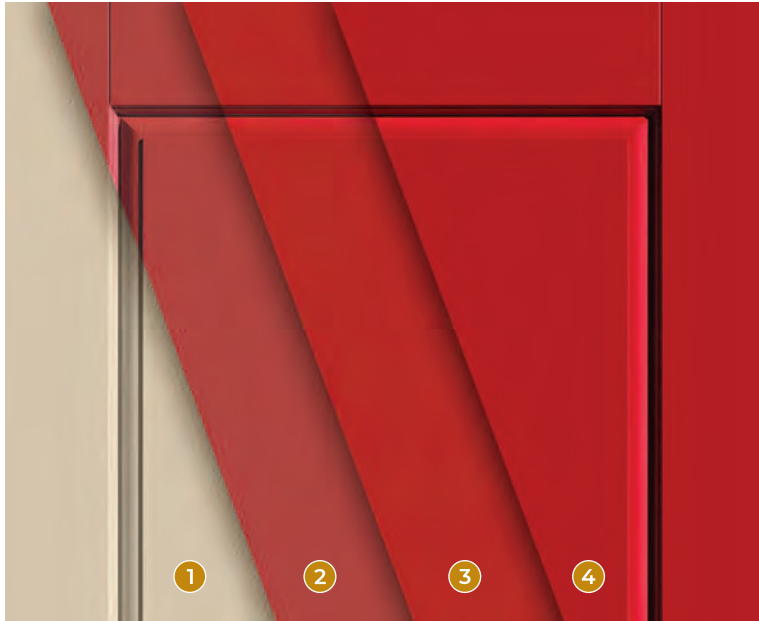

PrismaGuard® Premium Paint

Add a pop of color to Therma-Tru® doors and composite door frames, and tailor the look of the entry to make a beautiful lasting impression.

1. 1 It starts with the smooth or wood-grained surface of a Therma-Tru door or composite door frame.
2. 2 A base coat provides an even, consistent color across the surface.
3. 3 A durable topcoat enhances the high-definition color while protecting against scratches and color fading.
4. 4 A second application of the topcoat provides added durability and optimal sheen for a high-end look.