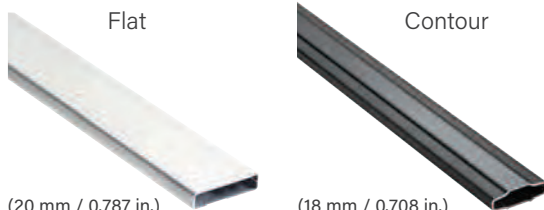

Grained

Smooth

(88.9 mm / 3.5 in.)
Look for the () icon.

Smooth SDL bars are color-matched to PrismaGuard® Alpine.

GBG BAR OPTIONS

Flat

Contour

(20 mm / 0.787 in.)