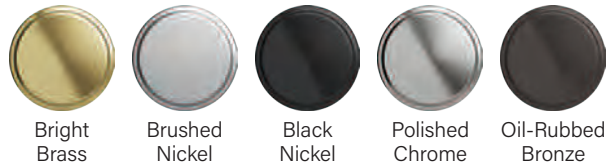

Heights: 6'6"
6'8"
8'0"

Handleset Options for Standard Door MPLS

Designed to complement Therma-Tru® door styles from traditional to contemporary.

FINISH OPTIONS

FINISH OPTIONS

Latch & Deadbolt Strike Plate