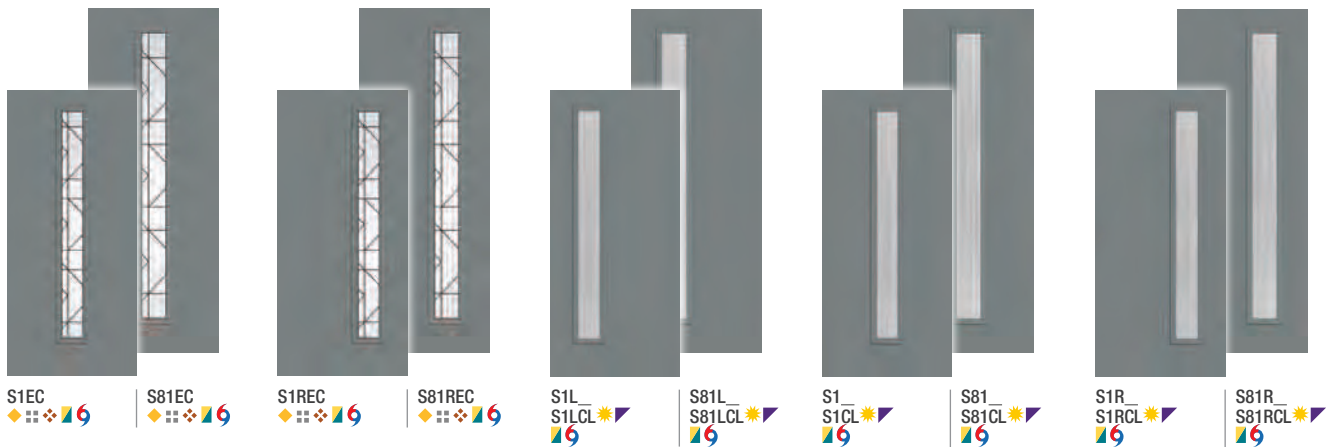

Pulse

			It's your decision, by design. Select a look for the door and sidelites. Choose a material. Find an available glass design and frame to complete the statement. Stain or paint it any color. Explore all the possible combinations at thermatru.com/pulse.
Wood-Grained Fiberglass: Mahogany or Oak (Shown in Driftwood stain.)		Smooth: Fiberglass or Steel	

Note: Door and sidelite styles shown in smooth fiberglass with flat lite frame. To see styles in other material choices, go to thermatru.com/pulse.