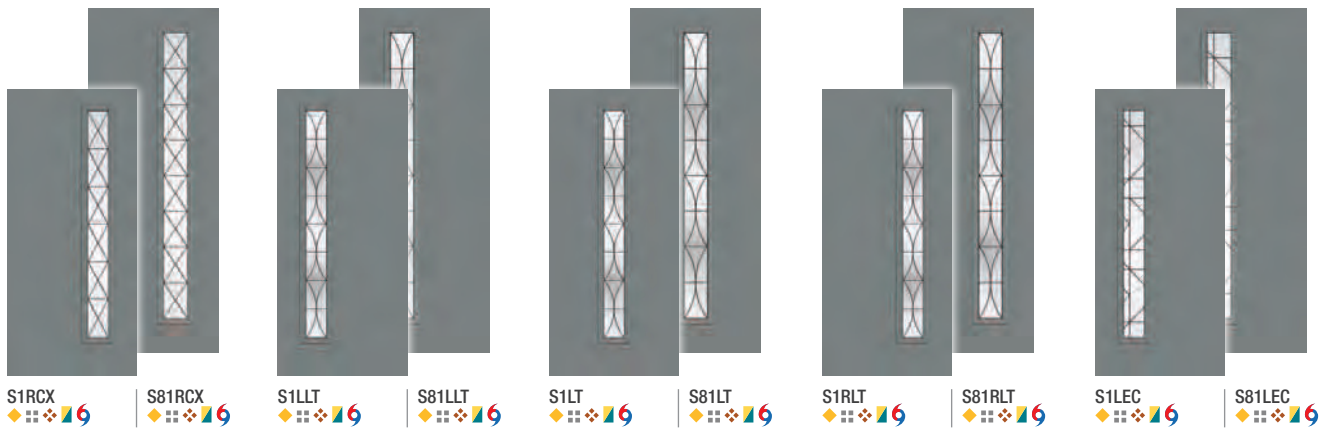

Pulse

			It's your decision, by design. Select a look for the door and sidelites. Choose a material. Find an available glass design and frame to complete the statement. Stain or paint it any color. Explore all the possible combinations at thermatru.com/pulse.
Wood-Grained Fiberglass: Mahogany or Oak (Shown in Driftwood stain.)		Smooth: Fiberglass or Steel	

Note: Door and sidelite styles shown in smooth fiberglass with flat lite frame. To see styles in other material choices, go to thermatru.com/pulse.