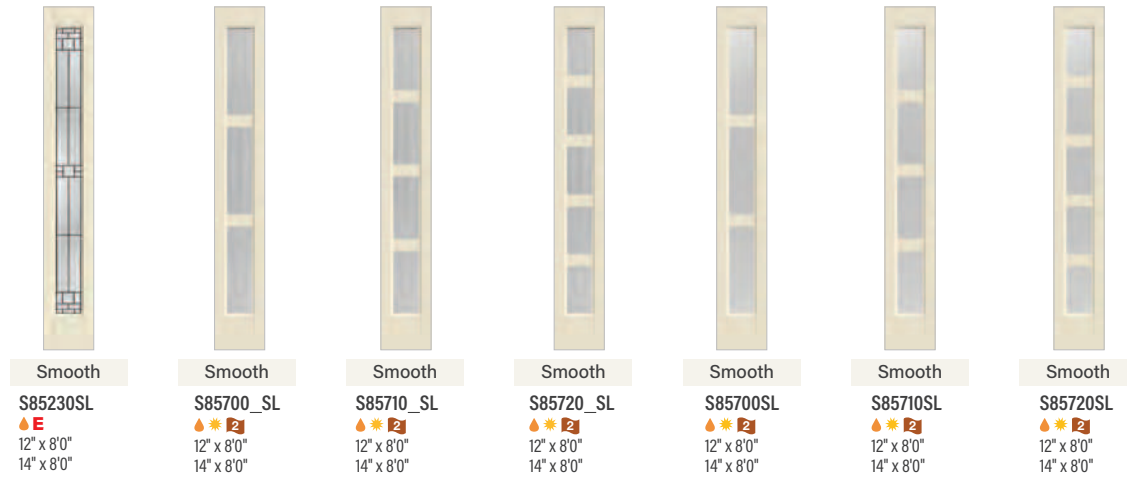

6 WBDR / HVHZ Options

△ 6'6" Height Available

E Elevated 10" Bottom Rail Options

SOLID PANEL *Continued*

Pair full-lite Shaker flush-glazed sidelites with solid-panel doors for natural light in the entry.