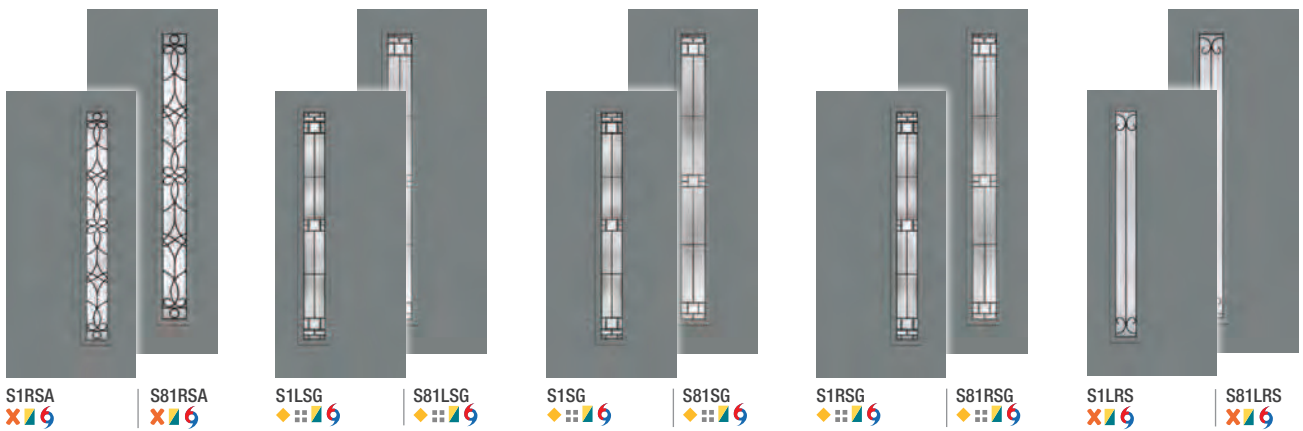

LÍNEA *Continues on next page.*

Privacy & Textured Glass Options

Add the code to the blank in the style number for the desired door and glass combination. For details on glass options, see page 238.

XK = Reeded   **XC = Chord**   **XR = Rainglass**
XE = Satin Etch   **XJ = Chinchilla**   **XN = Granite**

- Low-E Glass (LE)
- Black Nickel Caming (1D)
- Brushed Nickel Caming (1C)
- Brass Caming (1A)
- Wrought Iron (1W)
- Scrolled & Flat Advanta Lite Frame
- WBDR / HVHZ Options