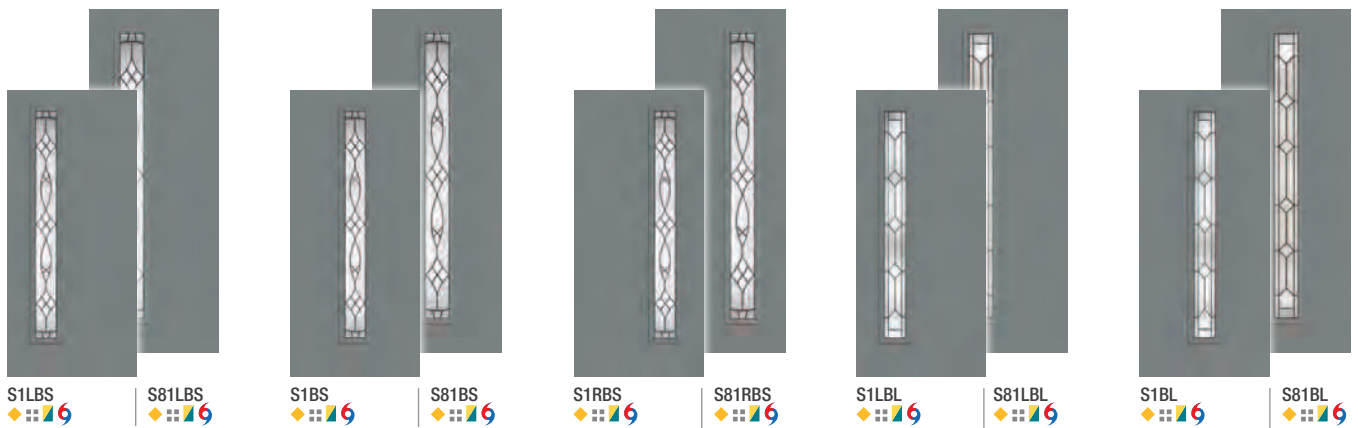

Línea

Note: Product images show exterior side of door.

S1LBS
◆ ■ ■ ■ ■ ■

S81LBS
◆ ■ ■ ■ ■ ■

S1BS
◆ ■ ■ ■ ■ ■

S81BS
◆ ■ ■ ■ ■ ■

S1RBS
◆ ■ ■ ■ ■ ■

S81RBS
◆ ■ ■ ■ ■ ■

S1LBL
◆ ■ ■ ■ ■ ■

S81LBL
◆ ■ ■ ■ ■ ■

S1BL
◆ ■ ■ ■ ■ ■

S81BL
◆ ■ ■ ■ ■ ■