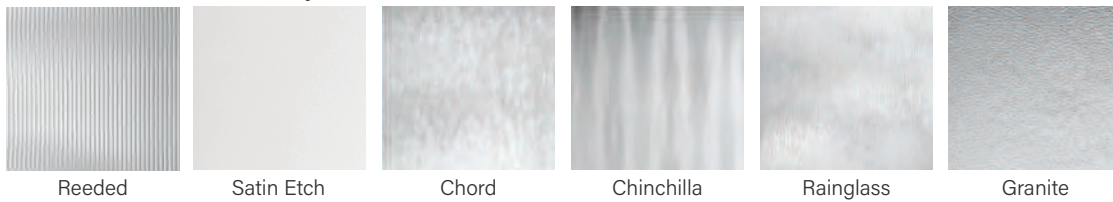

Steel

3 SELECT A GLASS

Find an available glass design to complete the statement you want to make.

Privacy & Textured Glass

Available for all Pulse door styles.

Reeded

Satin Etch

Chord