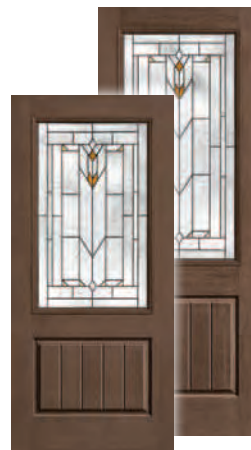

Mahogany

CCR1415 3'0" x 6'8"
CCR81415 3'0" x 8'0"
3'6" x 8'0"