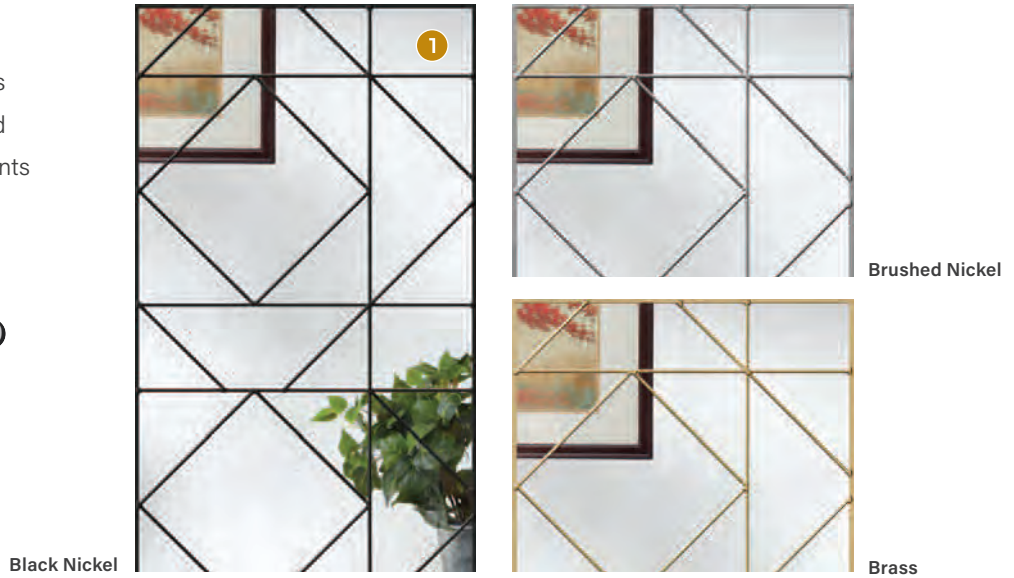

Echelon

Echelon provides **1** clear glass accented with eased angles and clean edges infused with elements of diamonds and triangles.

PRIVACY RATING

Internal Blinds

Internal blinds provide the privacy and convenience of a cordless blind enclosed between glass. A single-hand operator opens, closes and tilts the blinds to control the desired level of privacy and light.

- **1** Single-Hand Operator
- **2** Privacy Bar