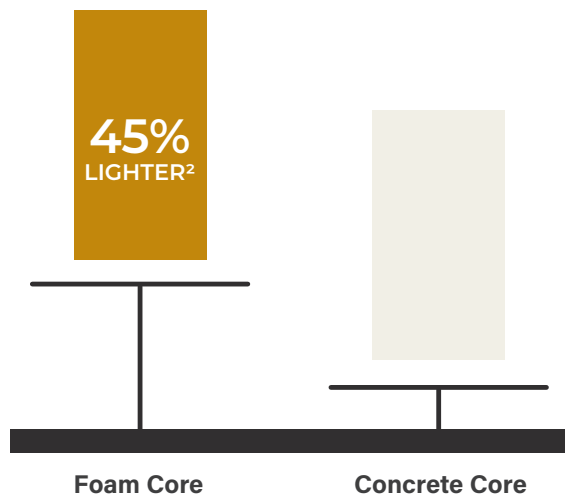

Therma-Tru® Fire-Rated Doors

Therma-Tru offers products to meet most national and local code requirements for house-to-garage, multi-family residential and hotel / motel unit entries.¹ Explore a wide variety of 20-minute Fire-rated fiberglass and steel door styles.

- Smooth-Star. 20-minute Fire-rated fiberglass doors are constructed with a polyurethane foam core that reduces overall door slab weight by 45% for easier handling and installation.²

20-Minute Fire-Rated Fiberglass Doors

- Tested to withstand a minimum of 20-minutes of fire exposure with temperatures that reach more than 1,400 degrees Fahrenheit.
- Features a 20-minute positive pressure rating.
- Certified by Intertek, Warnock Hersey for mortise lock use and features a wide lock stile to provide proper handleset reinforcement, combined with lock and hinge stiles that increase rigidity and stability.
- More durable than steel, and resist dents, scratches and rust, making them ideal for high-traffic, heavy-use environments.
- Features full-length lock side blocking, as well as blocking for panic and closure applications.
- Ideal for hotels, apartments, office buildings and other applications with security locks and card readers.

ADDITIONAL OPTIONS

- Solid-panel steel wood-edge doors also available with the 20-minute Fire-rated label, starting on page 235.

For California Projects

Therma-Tru Smooth-Star 20-minute Fire-rated fiberglass doors meet or exceed building codes and regulations specific to the state of California, including:

- ✓ California Wildland Urban Interface (WUI) and other State WUI requirements.
- ✓ California Air Resources Board (CARB) formaldehyde regulations.
- ✓ California State Fire Marshall test CA SFM 12-7A-1.

For Florida Projects

Therma-Tru Smooth-Star foam core 20-minute Fire-rated fiberglass doors include options to meet building codes and regulations specific to the state of Florida.

- ✓ Approved for structural use in Florida.
- ✓ Approved for Wind-Borne Debris Regions (WBDR) including the Gulf and Texas coast.

Note: Therma-Tru Fire-rated doors are approved for use in all Wildland Urban Interface (WUI) zones.

¹To confirm fire door requirements in your jurisdiction, always check with your local building code authority.

²Comparison of 20-minute foam core Fire-rated door to a 20-minute concrete core Fire-rated door with similar style.

Note: To see the third-party Intertek (Warnock-Hersey) listing reports, visit thermatru.com/performance.

Left: Smooth-Star Door - SSF120