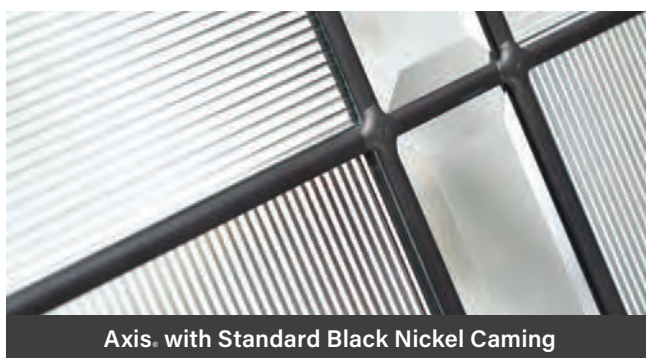

Special Quote Program

In addition to thousands of standard glass choices, we offer additional glass options through our Special Quote Program to help you find the right look for virtually any home.

Special Quote
GBG Color Options

DIVIDED LITES

Match various window patterns and home styles with additional grid patterns and color options. Impact-rated options also available.

PRIVACY & TEXTURED GLASS

Achieve the desired look and level of privacy with additional options, including hammered glass doorlites shown above.

CAMING COLORS

Pair black nickel, brushed nickel or brass caming with any decorative glass design to complement home hardware and fixtures.