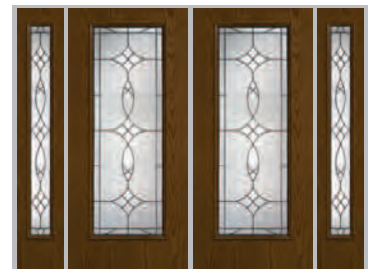

Double Doors with Vented Sidelites (Inswing Only)