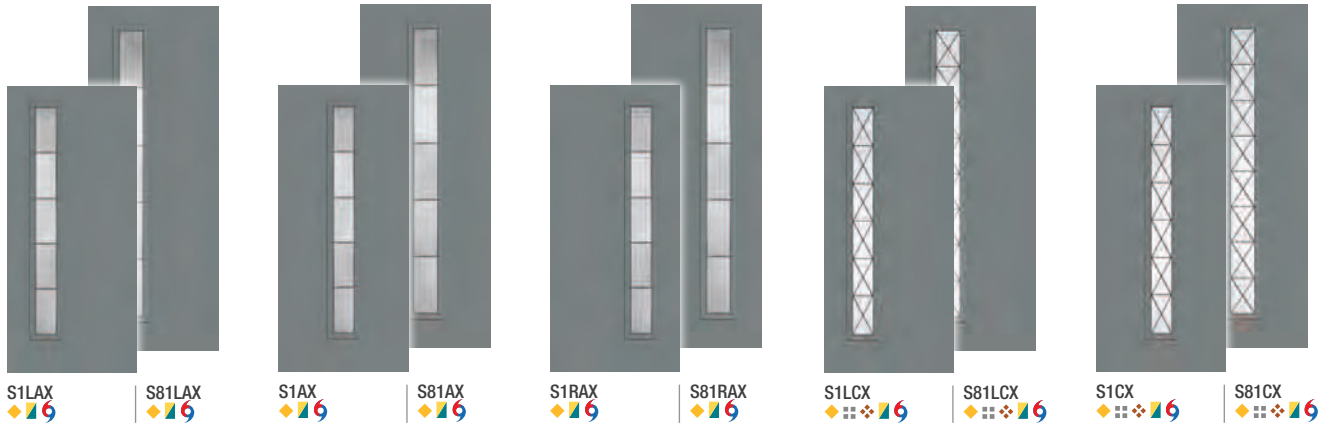

Pulse

			It's your decision, by design. Select a look for the door and sidelites. Choose a material. Find an available glass design and frame to complete the statement. Stain or paint it any color. Explore all the possible combinations at thermatru.com/pulse.
Wood-Grained Fiberglass: Mahogany or Oak (Shown in Driftwood stain.)		Smooth: Fiberglass or Steel	

Note: Door and sidelite styles shown in smooth fiberglass with flat lite frame. To see styles in other material choices, go to thermatru.com/pulse.