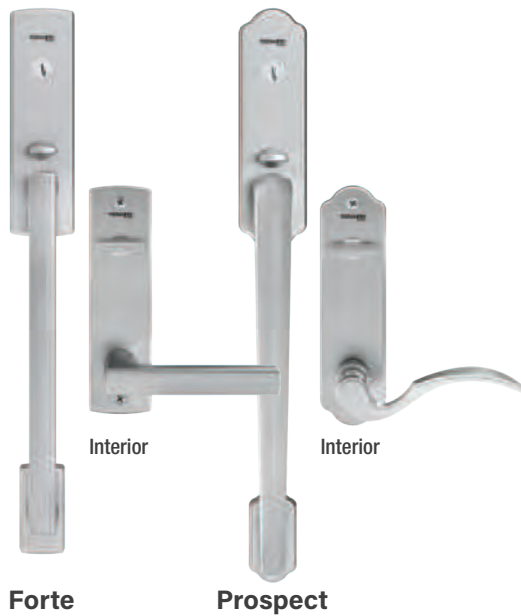

Handleset Options for Standard Door MPLS

Designed to complement Therma-Tru® door styles from traditional to contemporary.