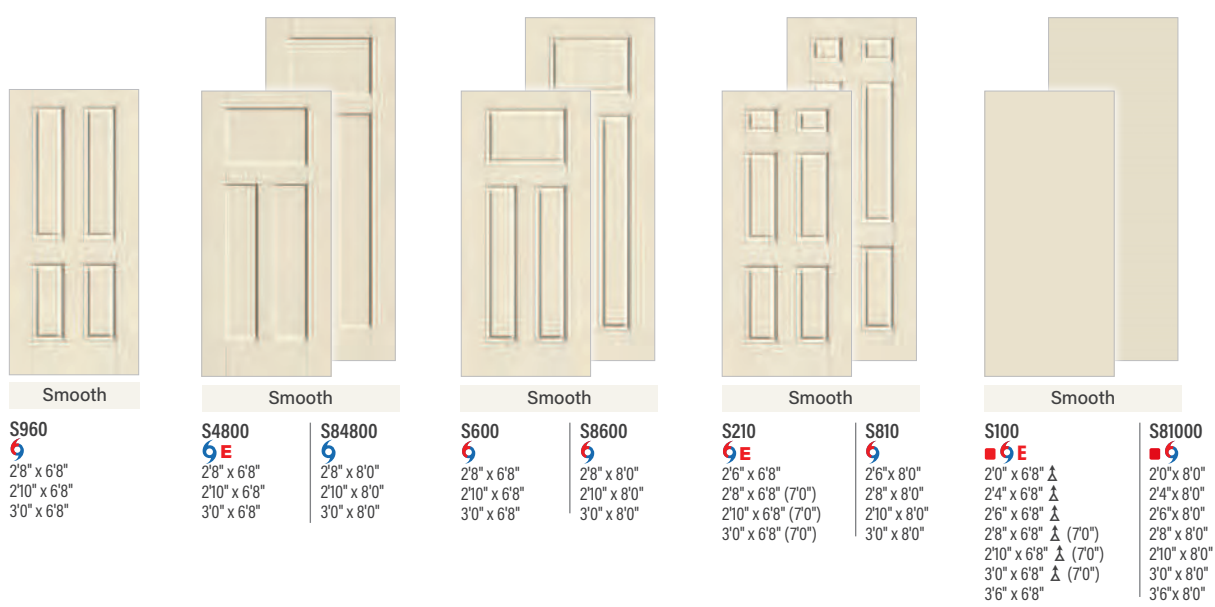

6 WBDR / HVHZ Options

△ 6'6" Height Available

E Elevated 10" Bottom Rail Options

SOLID PANEL *Continued*

Pair full-lite Shaker flush-glazed sidelites with solid-panel doors for natural light in the entry.