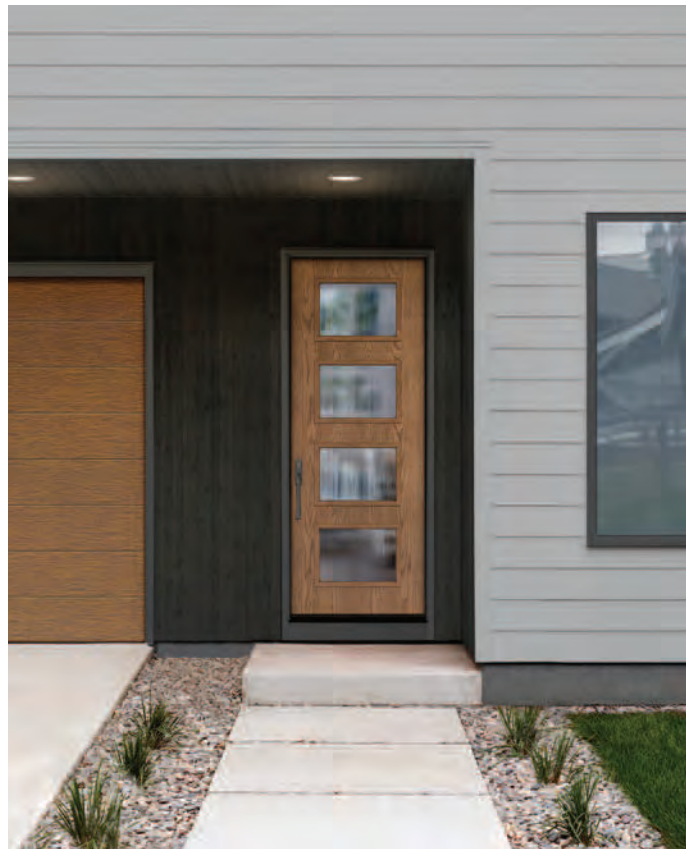

Finished for Lasting Beauty

Today's homeowners expect perfection — PrismaGuard offers an impeccable, factory-applied finish that meets the toughest expectations.

- Designed for optimal performance with Therma-Tru® fiberglass doors and composite door frames.
- Features enhanced durability to protect from everyday wear and tear.
- Backed by a 10-year limited finish warranty. For Classic Craft® doors, the balance of this warranty can transfer to a second owner.
- Enhances the overall beauty of the entry with a nature-inspired color palette of premium stains and paints.