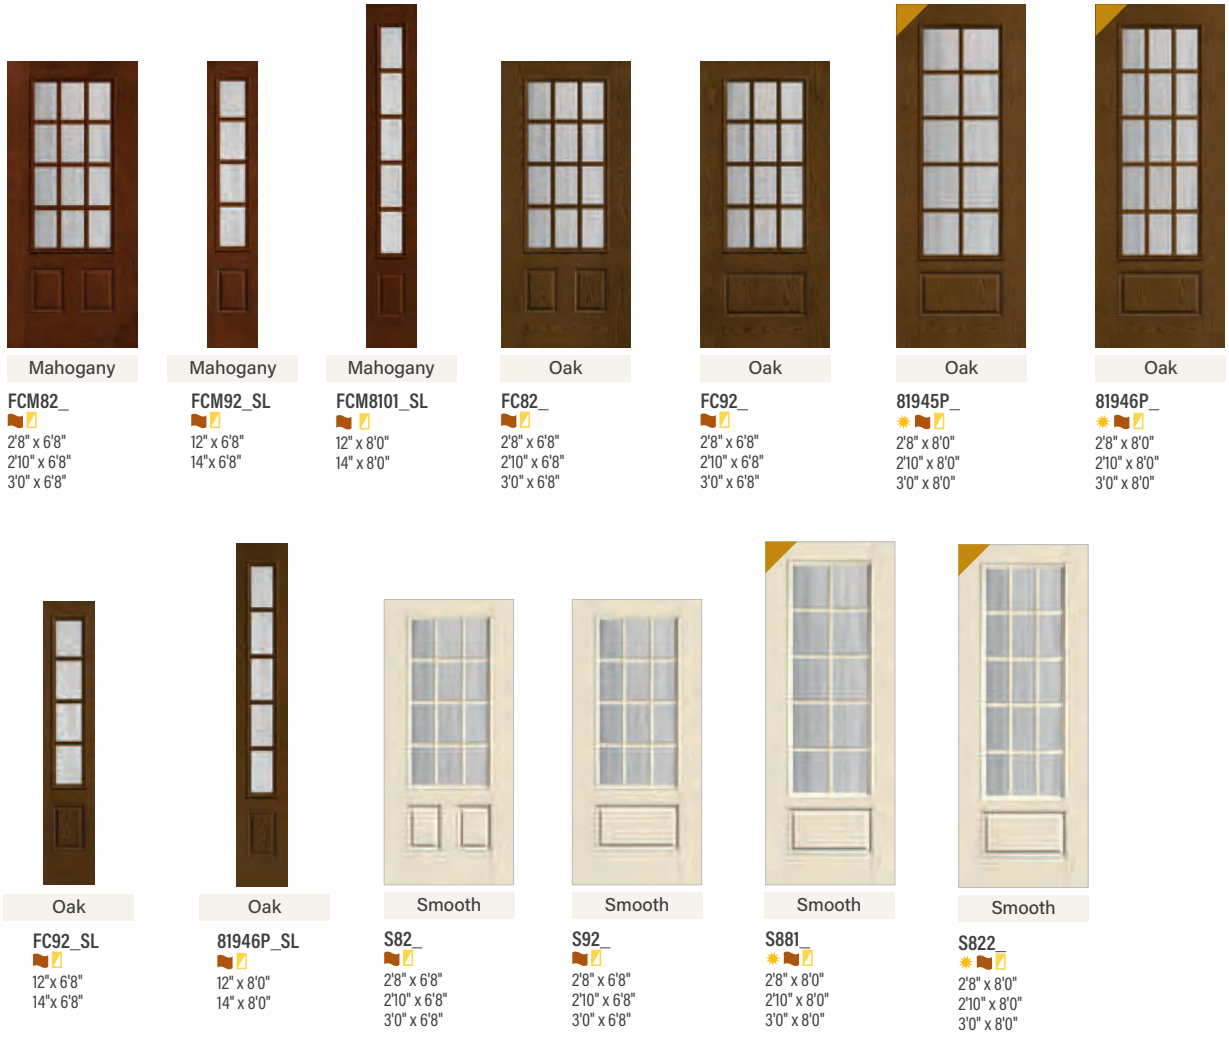

Privacy & Textured Glass Options
Add the code to the blank in the style number for the desired door and glass combination. For details on glass options, see page 111.

XK = Reeded	XC = Chord	XR = Rainglass
XE = Satin Etch	XJ = Chinchilla	XN = Granite