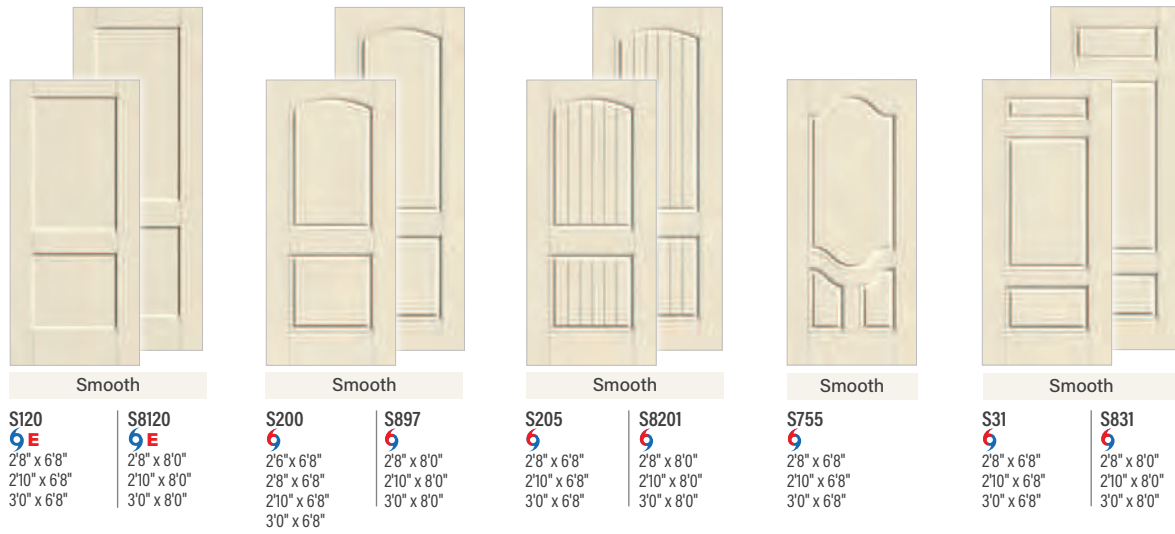

6 WBDR / HVHZ Options

△ 6'6" Height Available

E Elevated 10" Bottom Rail Options

SOLID PANEL *Continued*

Pair full-lite Shaker flush-glazed sidelites with solid-panel doors for natural light in the entry.