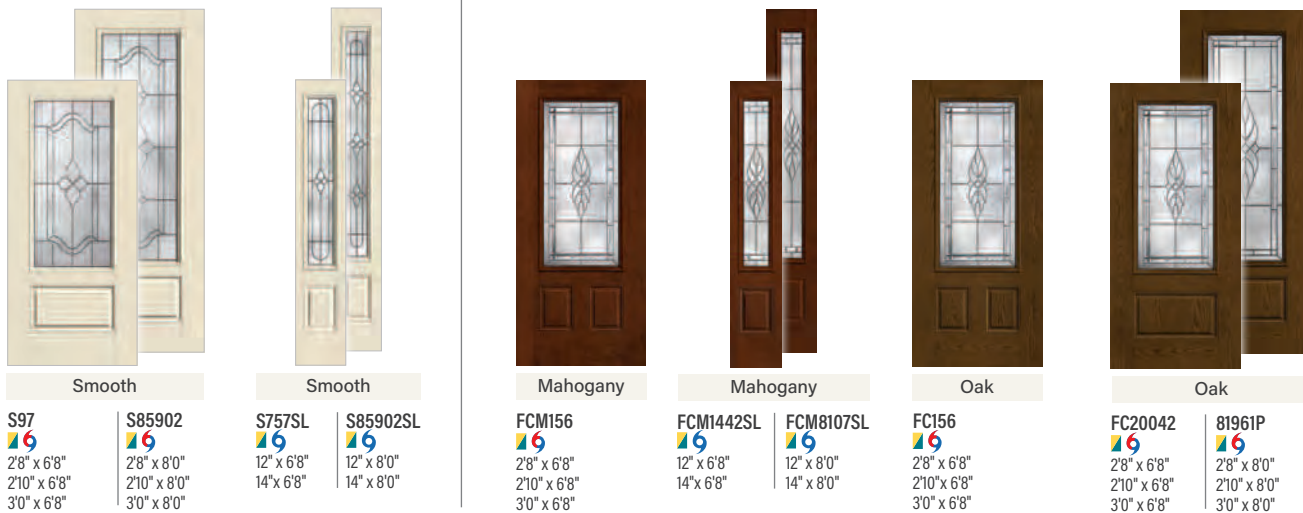

KENSINGTON™ ◆ ■

KENSINGTON *Continues on next page.*

- Black Nickel Caming (1D)
- Brushed Nickel Caming (1C)
- Brass Caming (1A)
- ✗ Wrought Iron (1W)

- Scrolled & Flat Advanta Lite Frame
  Not available for 24" and 26" doors or 10" sidelites.
- WBDR Options

- WBDR / HVHZ Options