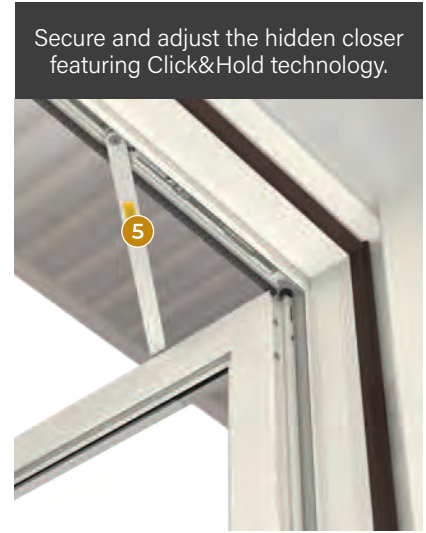

THE STORM DOOR IS EASY TO INSTALL AT THE JOBSITE

The concealed hinges featuring retractable pins **4** and the revolutionary hidden closer with Click&Hold™ technology **5** enable a quick and intuitive installation experience. After the installation of the entry door, install the closer, sweep and hardware. Then, follow these three simple steps to complete the job.

Scan the QR code to learn more about storm door panel installation.