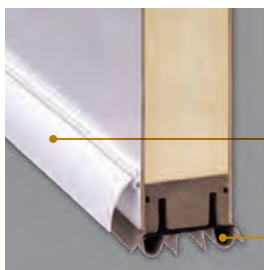

Rain Deflector

Bottom Sweep

Bottom of door;
exterior view.