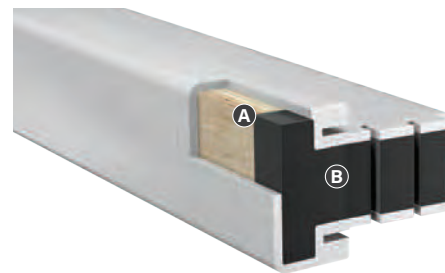

REINFORCED MULLIONS

Provide additional structural support and stability. All mullions are reinforced with a co-extruded **A** LVL core to provide additional structural support and stability and feature a **B** composite-capped bottom to eliminate the risk of water absorption and maintain a rot-free composite exterior.

Order composite door frame samples at store.thermatru.com.

¹See your Therma-Tru seller for details on product availability.

²Comparison of pendulum impact test results for Therma-Tru composite door frame and standard finger-jointed Pine wood door frame, both with similar pre-hung doors.

³To confirm code requirements in your jurisdiction, always check with your local building code authority.

Note: See your Therma-Tru seller or visit thermatru.com for details on available product sizes and options, limited warranties and exclusions, and Riders. Frame-only warranty option for customers without a Therma-Tru door system.