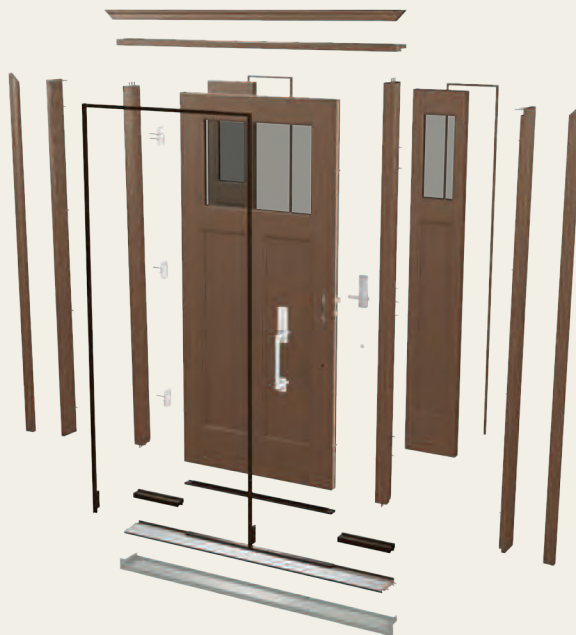

10 YEAR

LIMITED WARRANTY

Classic Craft Finish
Transferable

In addition, Classic Craft entryways with our handcrafted and professionally applied PrismaGuard® premium stain or paint are backed by a transferable 10-year limited finish warranty — Therma-Tru's best. The balance of this finish warranty can transfer to a second owner.

Learn about our warranties at thermatru.com/warranty.

Next-level engineering.

Classic Craft complete entryway systems are designed with a full suite of premium-grade components, including ball-bearing hinges, medium-reach weatherstrip, 7-shape corner seal pads and more. Each piece is engineered with craftsman precision to create an unrivaled entry experience built to perform for a lifetime.

Premium construction, inside and out.

Highlighting the best of craftsmanship and innovation, Classic Craft® premium entryways boast impressive, well-designed features and remarkable construction. The inner workings of each Classic Craft door lay the foundation for exceptional strength, security, energy efficiency and long-term performance you can depend on for years to come.