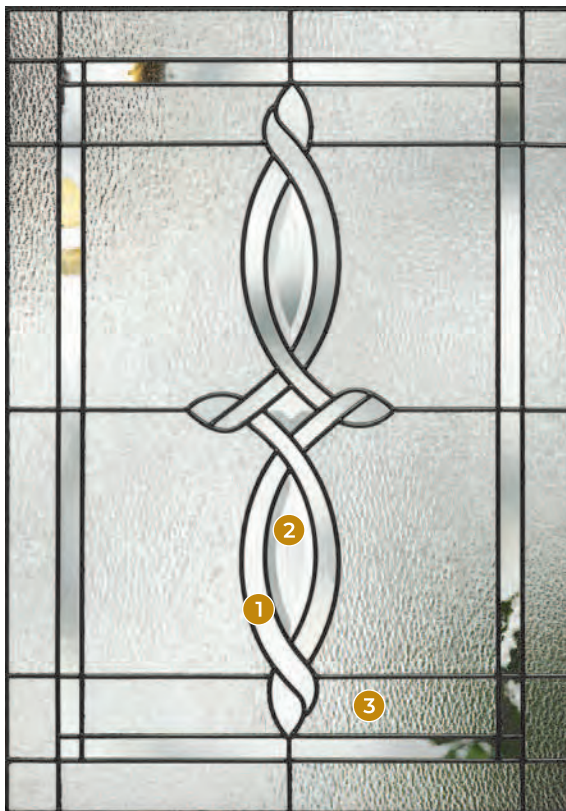

GLASS SHAPES

GLASS PRIVACY RATING

Black Nickel

Note: Glass privacy ratings may be more or less than indicated, based on glass design and size of glass. Glass designs may differ from depiction due to size and hand craftsmanship of glass. See your Therma-Tru seller or visit thermatru.com for details on glass privacy ratings and designs.