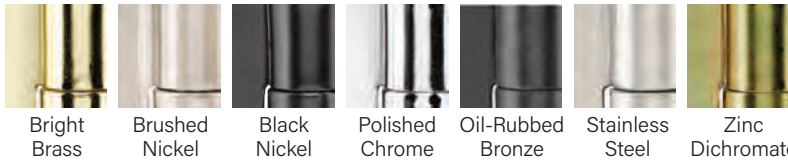

Self-Aligning Ball-Bearing

(Recommended for heavier Fiber-Classic, Smooth-Star and Steel doors.)

Contains locating tabs to assist in accurate alignment with specific door systems.

Classic-Craft® Ball-Bearing

(Recommended for Classic Craft premium entryways.)

Ball bearings help protect each hinge pivot for added support and stability.

Self-Aligning

(Recommended for heavier Fiber-Classic, Smooth-Star and Steel doors.)

Contains locating tabs to provide accurate alignment with specific door systems. Note: Non-removable pin option available with fixed pins, providing security on outswing applications.

Classic-Craft® Ball-Bearing - Staggered Hole Pattern

(Recommended for Classic Craft premium entryways.)

Ball bearings help protect each hinge pivot for added support and stability. Staggered hole pattern helps simplify assembly process. Note: Non-removable pin option available with fixed pins, providing security on outswing applications.

Security Tab

Security tabs prevent door from being taken off hinges, providing security on outswing applications.

Spring-Loaded

UL Listed with self-closing spring mechanism that helps pull the door closed for convenience or meets code requirements that may be applicable in Fire-door applications.¹

HINGE FINISH OPTIONS

■ = Available

Hinge Finish Options	Adjustable	Classic Craft Ball-Bearing	Classic Craft Ball-Bearing — Staggered Hole Pattern	Classic Craft Ball-Bearing — Staggered Hole Pattern (Non-Removable Pin)	Self-Aligning Ball-Bearing	Self-Aligning	Self-Aligning NRP (Non-Removable Pin)	Security Tab	Spring-Loaded
Bright Brass	■	■	■	■	■				
Brushed Nickel	■	■	■	■	■	■	■	■	■
Black Nickel	■	■	■	■	■		■		■
Polished Chrome	■	■	■	■	■		■		■
Oil-Rubbed Bronze	■	■	■	■	■	■	■		■
Stainless Steel		■	■	■	■		■	■	■
Zinc Dichromate		■	■	■	■	■	■	■	■

Hinges position the door to properly compress the weatherstrip and help ensure smooth operation. Features options to suit various applications and mate with mortise pockets machined into our doors. Adjustable security strike plate wraps around the jamb and engages the frame for added support and strength, and resistance against forced entry.