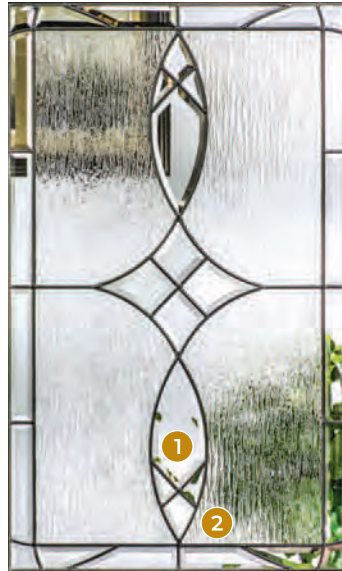

Decorative & Specialty Glass Designs

Blackstone®

Traditional English design meets

1 clear curved bevels, 2 rainglass and coming to create the distinctive styling of Blackstone. Entries get the best of both privacy and simple refinement.

PRIVACY RATING

Black Nickel