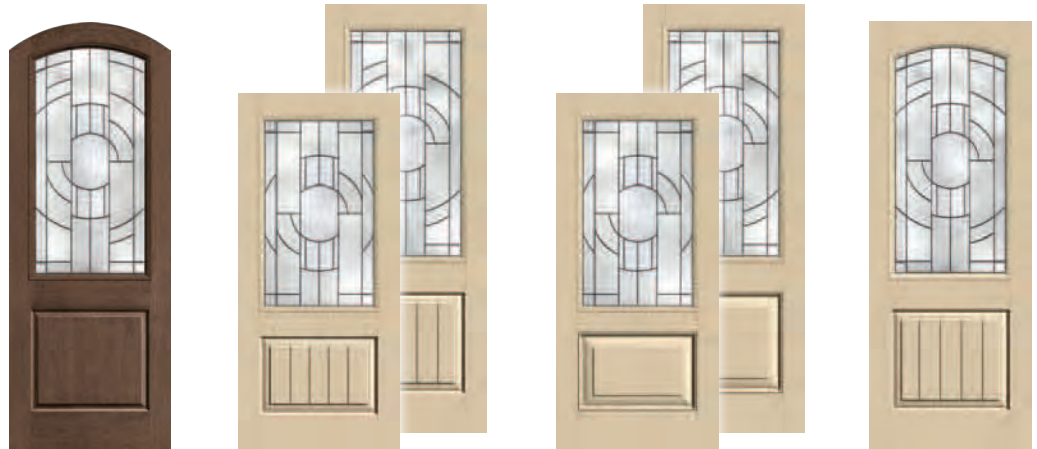

Mahogany   Canvas   Canvas   Canvas

CCR81845A   CCV1839 | CCV81839   CCV1838 | CCV81838   CCV81846

3'0" x 8'0"   3'0" x 6'8" | 3'0" x 8'0"   3'0" x 6'8" | 3'0" x 8'0"   3'0" x 8'0"

For transoms, see page 94.

Note: Product images show exterior side of door.

*Not available with Satin Etch (XE) or Rainglass (XR) glass.

Note: See page 277 for important product details that may help with your purchase decision.