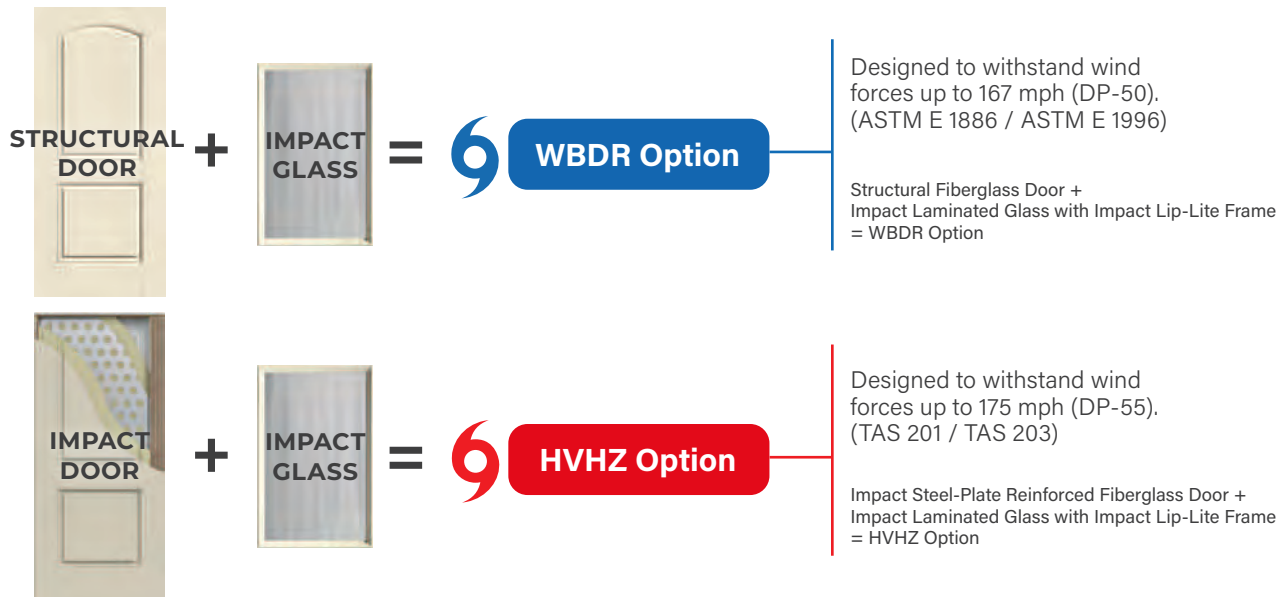

WBDR / HVHZ Options: Look for this icon to find door and sidelite styles that can be configured for WBDR or HVHZ.

3 Verify that there is a Therma-Tru product approval specific to your area for the door system configuration before buying.¹

4 Make sure the product is installed in compliance with the product approval to meet building codes.

The performance of the door system depends on how it is installed. Proper installation is required to comply with building codes.

¹Product approvals show that the door system meets applicable codes when selected, assembled and installed as instructed. Note: See your Therma-Tru seller or visit thermatru.com for product approvals and installation instructions. Always confirm building code requirements in your area before buying. Follow weather and news reports to assess severe weather situations and obey local authorities' shelter and evacuation orders. No product guarantees safety for persons or property, nor makes any premises hurricane- or impact-proof.