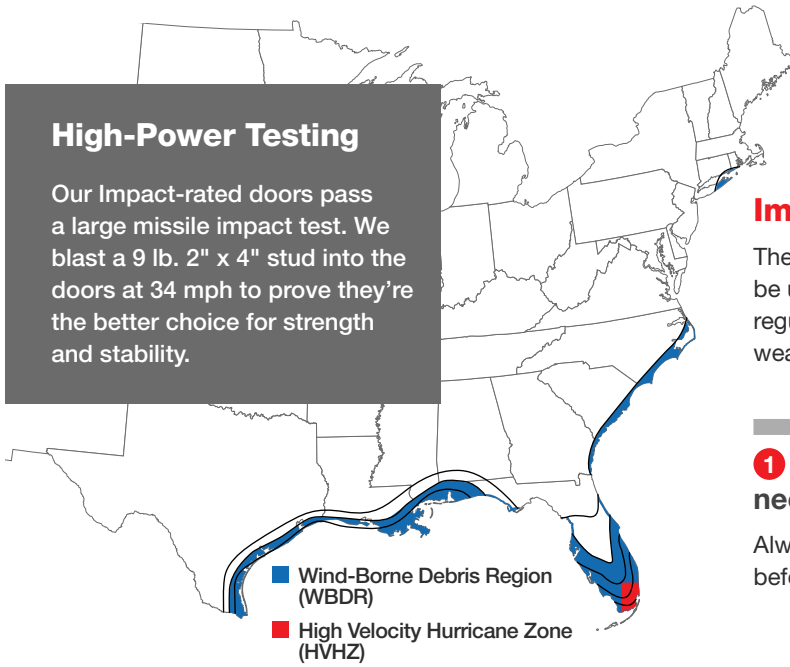

Tough when you need it. Beautiful always.

High-Power Testing

Our Impact-rated doors pass a large missile impact test. We blast a 9 lb. 2" x 4" stud into the doors at 34 mph to prove they're the better choice for strength and stability.

Impact-Rated Products

Therma-Tru offers Impact-rated doors and glass that can be used to meet high-wind and coastal region codes and regulations, offering excellent performance in extreme weather conditions while providing added protection.

1 Use the map as a guide to find out if you need product for WBDR or HVHZ.

Always confirm building code requirements in your area before buying.*