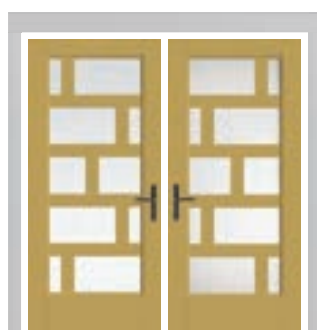

Door Surrounds

Add a beautiful, finished look to the entry with a stylish, low-maintenance door surround from Therma-Tru. More on pages 285–287.

Selecting a Door System

Therma-Tru pays close attention to regional and consumer trends to deliver choices designed to inspire. Keep these considerations in mind when choosing from our portfolio of door system products:

- What is the size of the doorway?
- What is the style of the home?
- Does the homeowner want to stain or paint the door?
- How much light or privacy is desired?

Also consider:

- Building codes specific to applications, such as house-to-garage, as well as regional weather conditions.