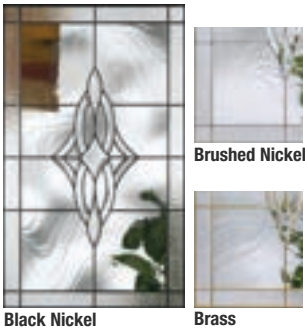

Black Nickel   Brass
Wellesley
Glass Privacy Rating: **6**