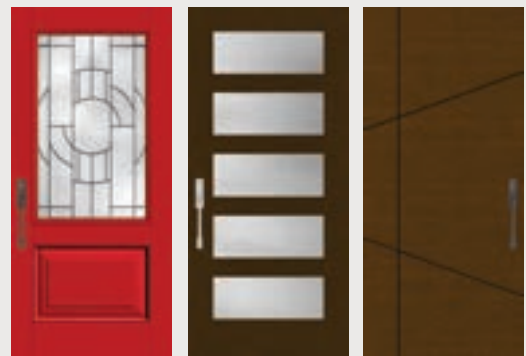

Note: Finish colors may vary from an actual application due to fluctuations in finishing or printing. See your Therma-Tru seller or visit www.thermatru.com for details on limited warranties and exclusions.