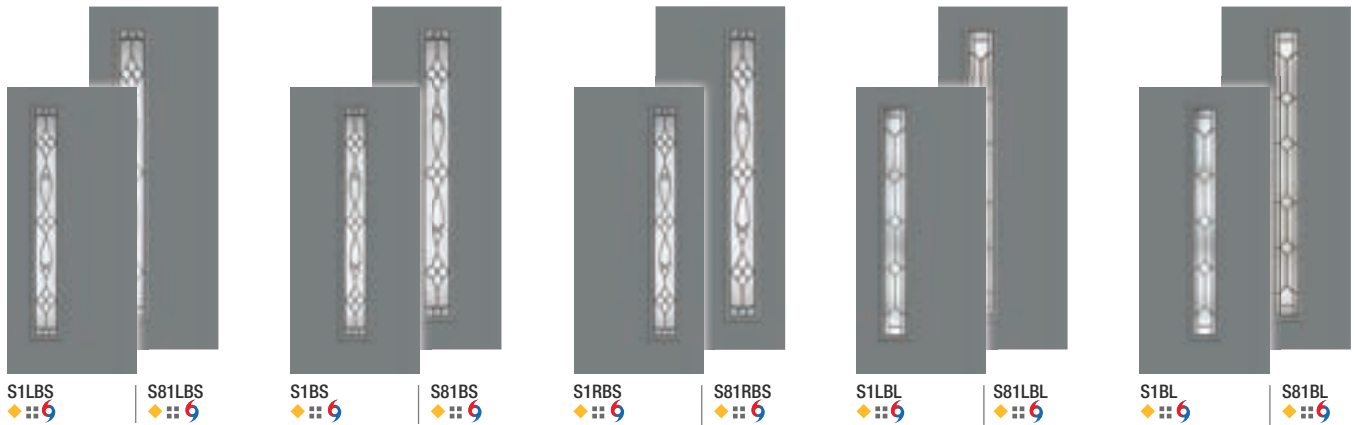

Línea

Note: Product images show exterior side of door.

			It's your decision, by design. Select a look for the door and sidelites. Choose a material. Find an available glass design and frame to complete the statement. Stain or paint it any color. Explore all the possible combinations at thermatru.com/pulse.
Wood-Grained Fiberglass: Mahogany or Oak (Shown in Driftwood stain.)	Smooth Fiberglass	Steel	

Note: Door and sidelite styles shown in smooth fiberglass with flat lite frame. To see styles in other material choices, go to thermatru.com/pulse.

Note: See page 293 for important product details that may help with your purchase decision.
Top: Pulse Ari, Axis Glass with Scrolled Lite Frame, Door – S83AX, ©TheHouseDesigners.com