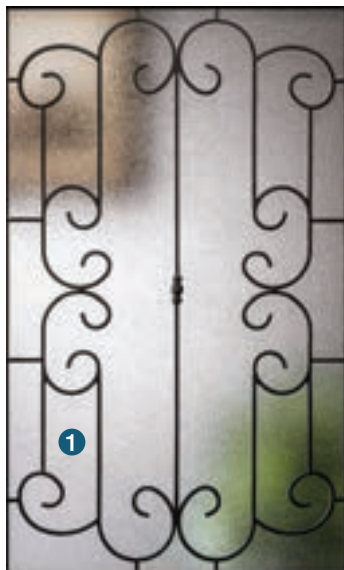

Riserva®

Riserva decorative glass features a combination of linear and curved wrought iron elements that create a simple yet graceful design. Riserva features ① oceana glass for privacy with a look that enhances a wide variety of home styles, including Mediterranean, Old World and Southwest.