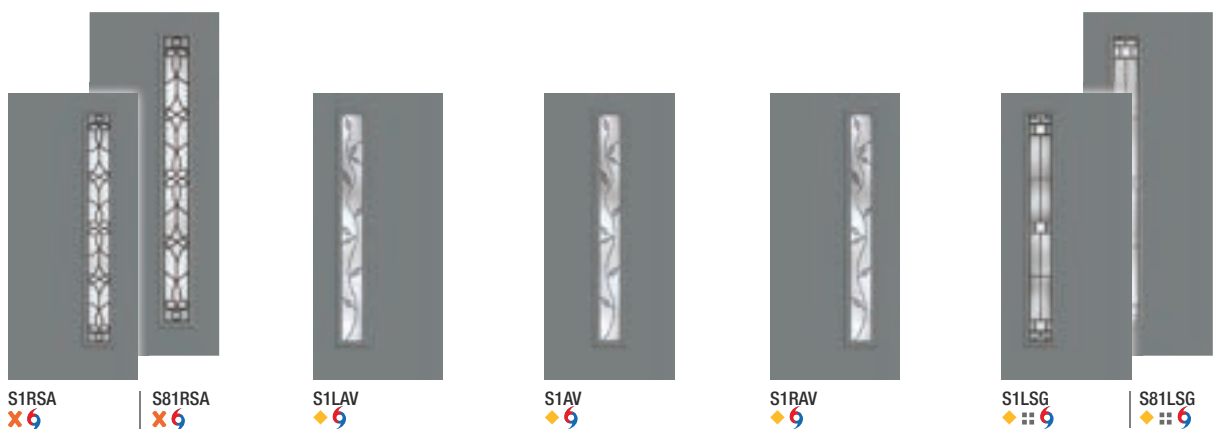

S1RSA
X 6

S81RSA
X 6

S1LAV
◆ 6

S1AV
◆ 6

S1RAV
◆ 6

S1LSG
◆ ■ 6

S81LSG
◆ ■ 6