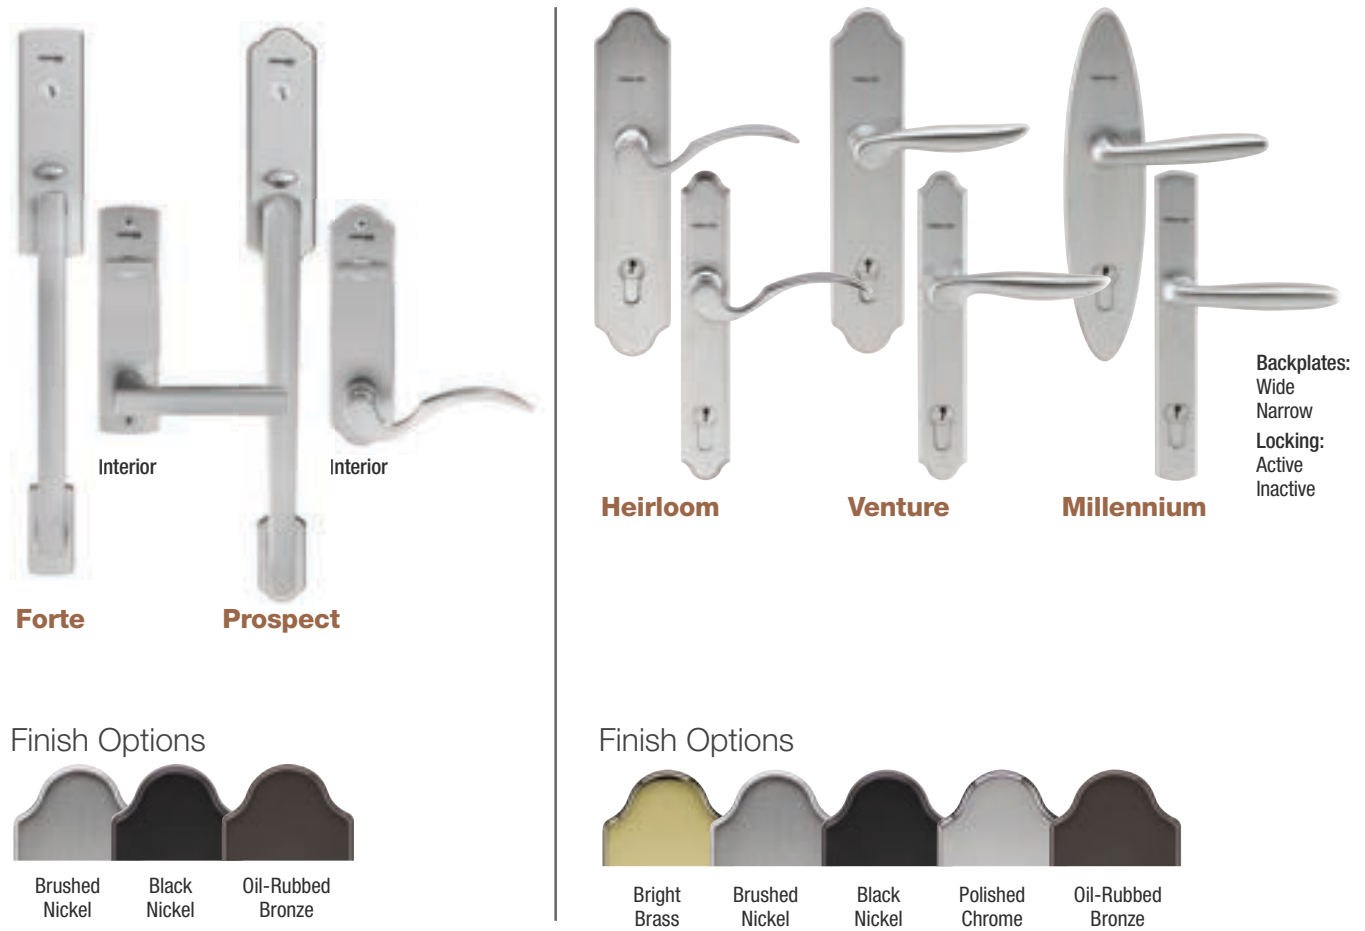

Handleset Options for Standard Door MPLS

Designed to complement Therma-Tru® door styles from traditional to contemporary.