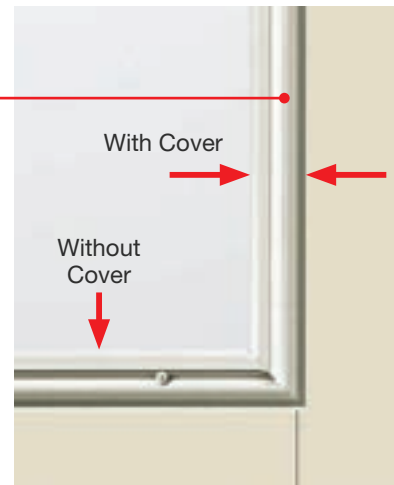

Impact Lip-Lite Frame

Features durable, paintable aluminum construction. An attractive scrolled profile gives a thin, sleek appearance and a screw channel cover helps hide unsightly screws.