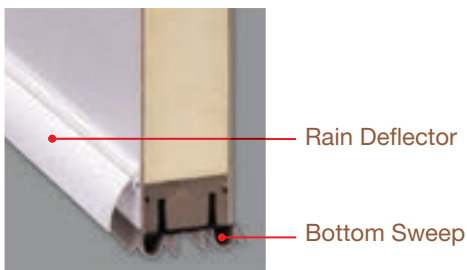

Bottom of door; exterior view.