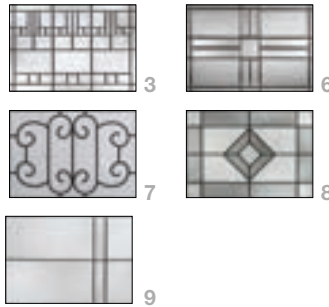

Available for Ari.

Available for Echo.

- 1 Blackstone®
- 2 Crystalline™
- 3 Sedona
- 4 Salinas®
- 5 Avonlea®
- 6 Saratoga™
- 7 Riserva®
- 8 Pembridge™
- 9 Axis®