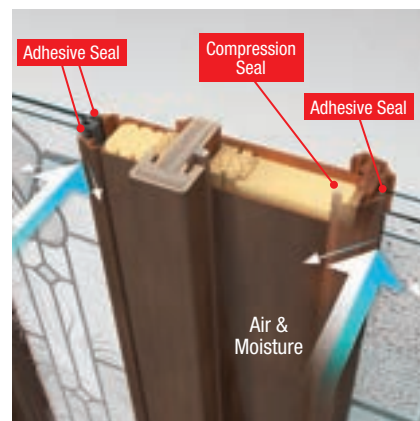

6 Lip-lite frame (shown right) features a **compression seal** against weather on the outside of the **door** and an **adhesive seal** against weather on the outside of the **glass**. **Flush-glazed glass** (shown left) is built directly into the door without a Lip-lite frame, featuring a **high-performance adhesive weather seal** inside and out.