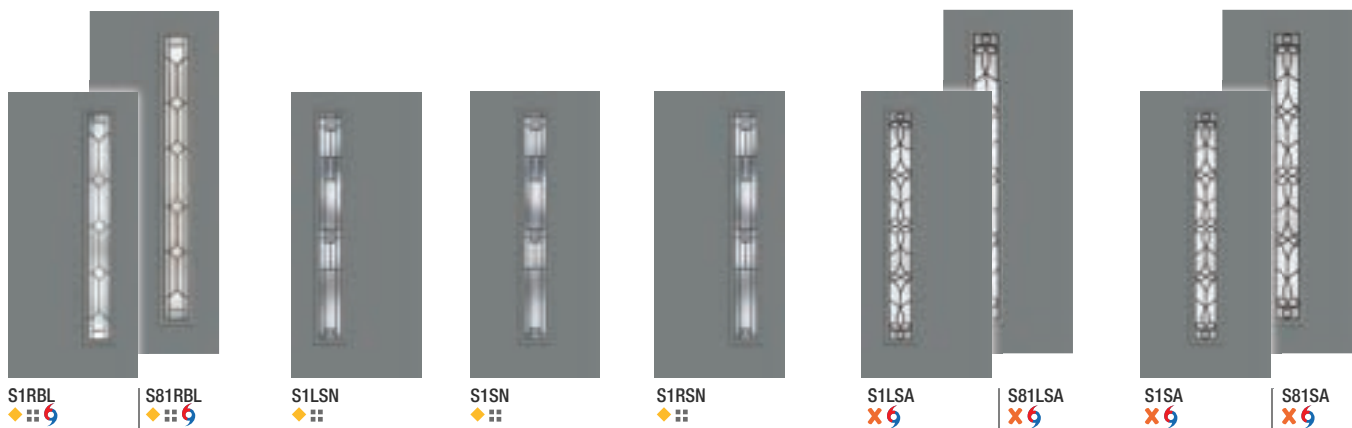

S1RBL
◆ ■ 6

S81RBL
◆ ■ 6

S1LSN
◆ ■

S1SN
◆ ■

S1RSN
◆ ■

S1LSA
X 6

S81LSA
X 6

S1SA
X 6

S81SA
X 6