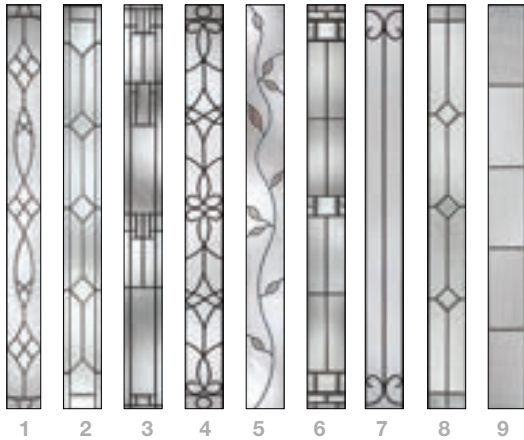

Decorative Glass

Available for Línea.