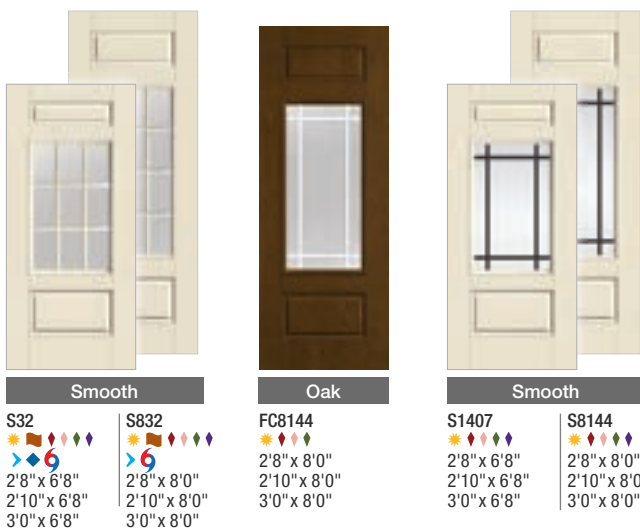

EnLiten™ Flush-Glazed Clear Glass

Clear Glass

Clear Glass Continues on next page.

Key

- ★ Flush-Glazed Glass with Detailed Sticking (FG)
- ★ Low-E Glass (LE)
- ♦ Simulated Divided Lites (SDL)
- ♦ Flat or Contour White Grilles Between Glass (GBGF / GBGC)
- ♦ Flat or Contour Almond Grilles Between Glass (GBGF / GBGC)
- ♦ Flat or Contour Bronze Grilles Between Glass (GBGF / GBGC)
- ♦ NEW Flat or Contour Black Grilles Between Glass (GBGF / GBGC)
- ♦ Removable Wood Grilles (RG)
- ♦ Fixed Grilles (FXG)
- ♦ WBDR / HVHZ Options
- ♦ Elevated 10" Bottom Rail Options
- ‡ 7'0" Height Available