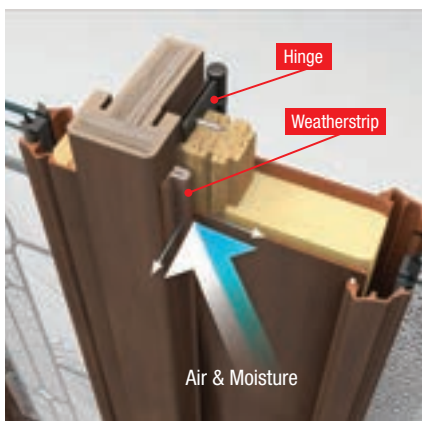

4 Hinges position the **door** to properly compress the **weatherstrip** to help form a tight, even seal against air and moisture infiltration when the door closes.