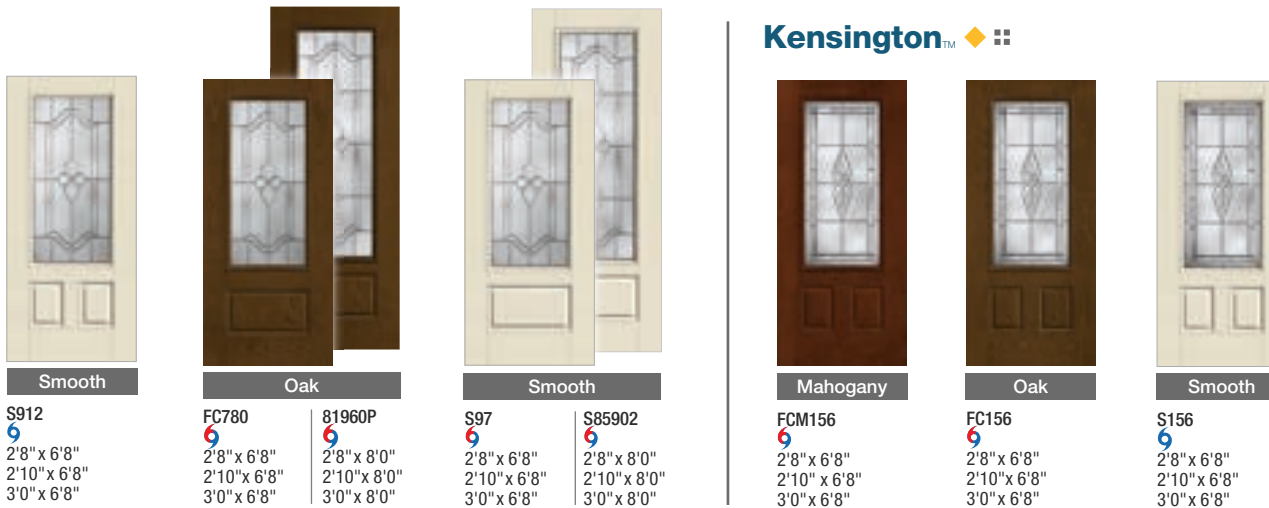

Smooth
S912
2'8" x 6'8"
2'10" x 6'8"
3'0" x 6'8"

Oak
FC780
2'8" x 6'8"
2'10" x 6'8"
3'0" x 6'8"

Oak
81960P
2'8" x 8'0"
2'10" x 8'0"
3'0" x 8'0"

Smooth
S97
2'8" x 6'8"
2'10" x 6'8"
3'0" x 6'8"

Smooth
S85902
2'8" x 8'0"
2'10" x 8'0"
3'0" x 8'0"

Mahogany
FCM156
2'8" x 6'8"
2'10" x 6'8"
3'0" x 6'8"

Oak
FC156
2'8" x 6'8"
2'10" x 6'8"
3'0" x 6'8"

Smooth
S156
2'8" x 6'8"
2'10" x 6'8"
3'0" x 6'8"

Privacy & Textured Glass Options

Add the code to the blank in the style number for the desired door and glass combination. For details on glass options, see page 129.

- XK = **NEW** Reeded
- XE = Satin Etch
- XJ = Chinchilla
- XN = Granite
- XG = Geometric
- XC = Chord
- XR = Rainglass