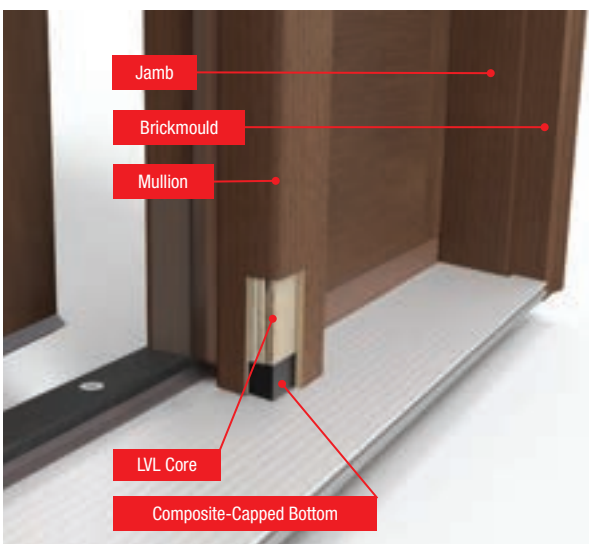

6 Lip-lite frame (shown right) features a **compression seal** against weather on the outside of the **door** and an **adhesive seal** against weather on the outside of the **glass**. **Flush-glazed glass** (shown left) is built directly into the door without a Lip-lite frame, featuring a **high-performance adhesive weather seal** inside and out.