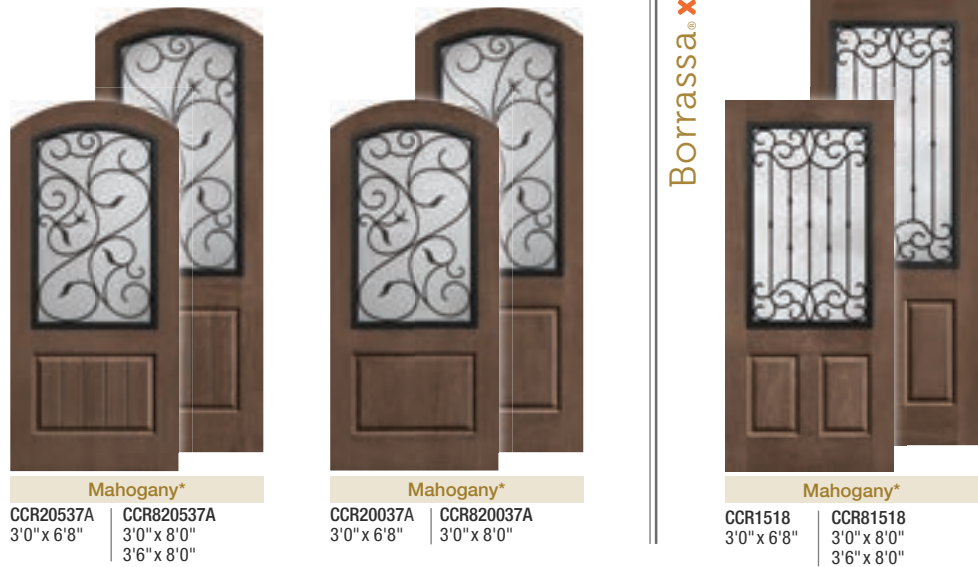

Straps Hinge

Augustine. ✕

Borrassa. ✕

*Formerly Classic-Craft Rustic.

Note: See page 293 for important product details that may help with your purchase decision.

Mahogany*

CCR822215
3'0" x 8'0"
3'6" x 8'0"

Canvas