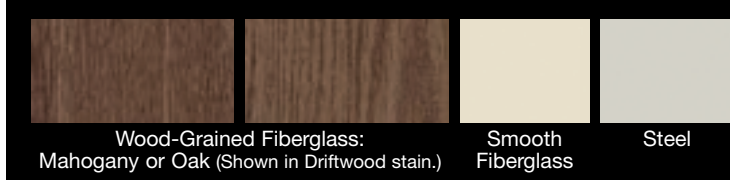

Privacy & Textured Glass Options
Add the code to the blank in the style number for the desired door and glass combination. For details on glass options, see page 246.

XK = NEW Reeded	XJ = Chinchilla
XG = Geometric	XR = Rainglass
XE = Satin Etch	XN = Granite
XC = Chord	

Key

- Low-E Glass (LE)
- Black Nickel Caming (1D)
- Vented Sidelite (No Impact)
  (6'8" only in 12" & 14")
  (8'0" only in 14")