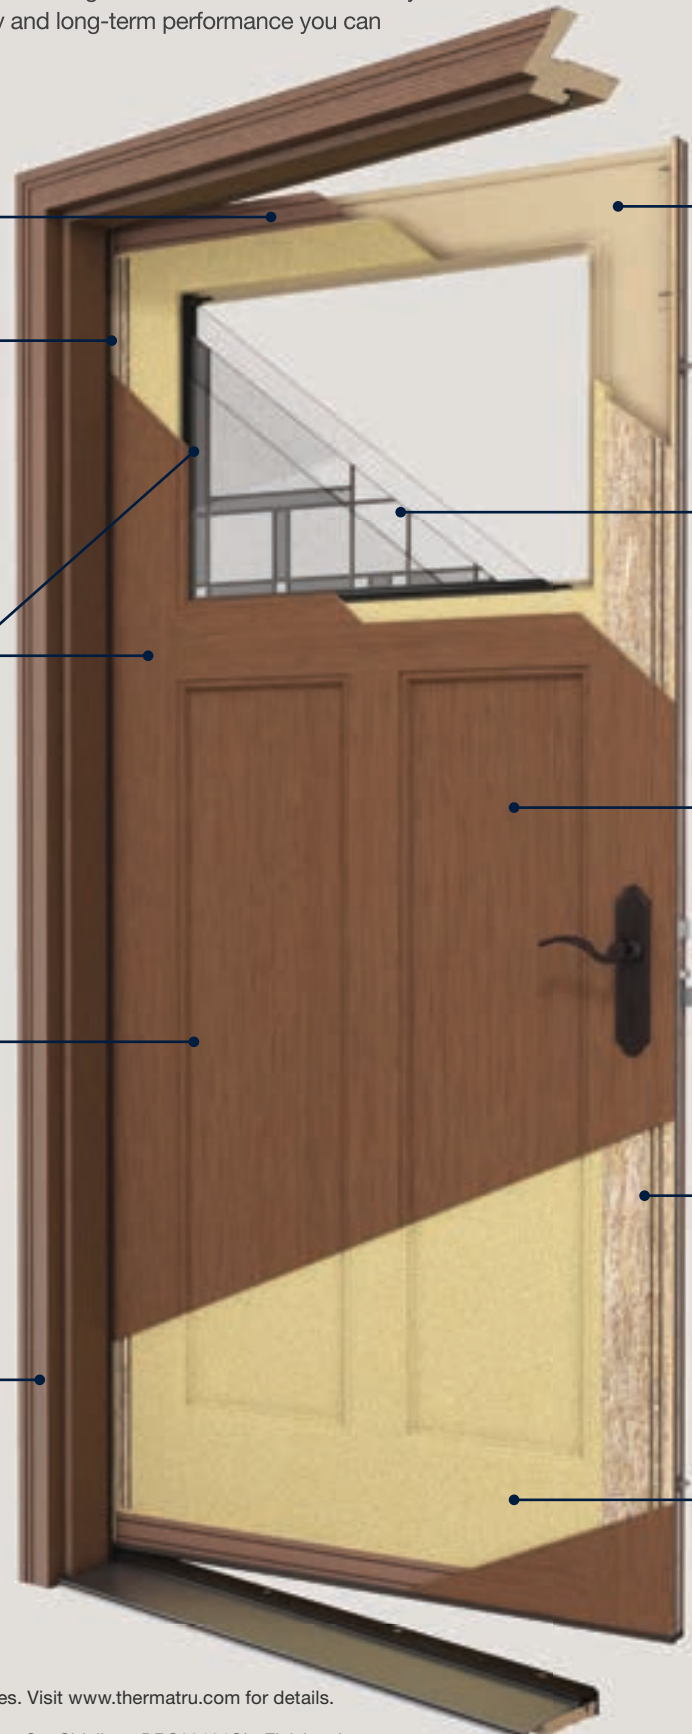

Premium construction, inside and out.

Highlighting the best of craftsmanship and innovation, Classic Craft premium entryways boast impressive, well-designed features and remarkable construction. The inner workings of each Classic Craft door lay the foundation for exceptional strength, security, energy efficiency and long-term performance you can depend on for years to come.

Engineered for Moisture Protection

Features composite top and bottom rails and solid hardwood edges for increased moisture and rot protection all the way around the door.

Designed with Authenticity

Features construction identical to wood doors with narrow stiles and rails, and flush-glazed glass options that are more than 10% wider* to welcome more natural light into the home.

Tested to Withstand Mother Nature

Designed and rigorously tested to withstand and protect from the damaging effects of harsh weather conditions.

Therma-Tru® Door Frame

Created specifically for Thermo-Tru doors to deliver an entire entry system designed and engineered to work together to resist leaks and drafts, and help maintain energy efficiency and weather resistance.

*Comparison of Classic Craft to other standard fiberglass doors with similar styles. Visit www.thermatru.com for details.

**Comparison of R-Values of fiberglass to wood doors (both without glass).

Right Page Top: Classic Craft Walnut Grain Door – CCW8901L; Low-E Glass Direct Set Sidelite – DRS82131SL, Finish – Acorn

Right Page Middle: Classic Craft Mahogany Grain, Low-E Glass, Door – CCR30020; Provincial Glass, Sidelites – CCR3408SL;

Low-E Glass, Transom – 19220T, Finish – Driftwood

Right Page Bottom: Classic Craft Canvas Door – CCV220, Low-E Glass, Sidelites – CCV100SL, Finish – Indigo