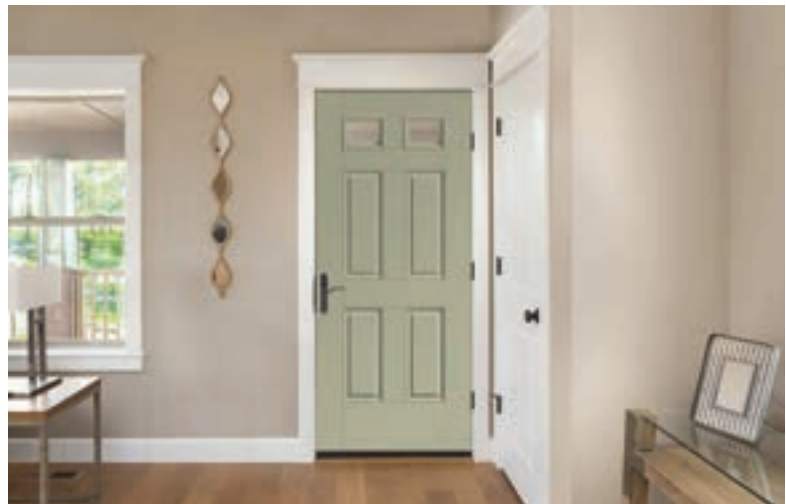

Noise Reduction Doors

Therma-Tru® Noise Reduction doors deliver aesthetics with a commercial level of performance for residential projects. Ideal for multi-use and urban in-fill projects located near sources of noise pollution, our Noise Reduction doors provide a Sound Transmission Class (STC) rating of 36. Our Noise Reduction lites also offer added security from forced entry with laminated glass surrounded by a standard Lip-lite frame.

Note: Also available in decorative full-lite glass option in aluminum Lip-lite frame.