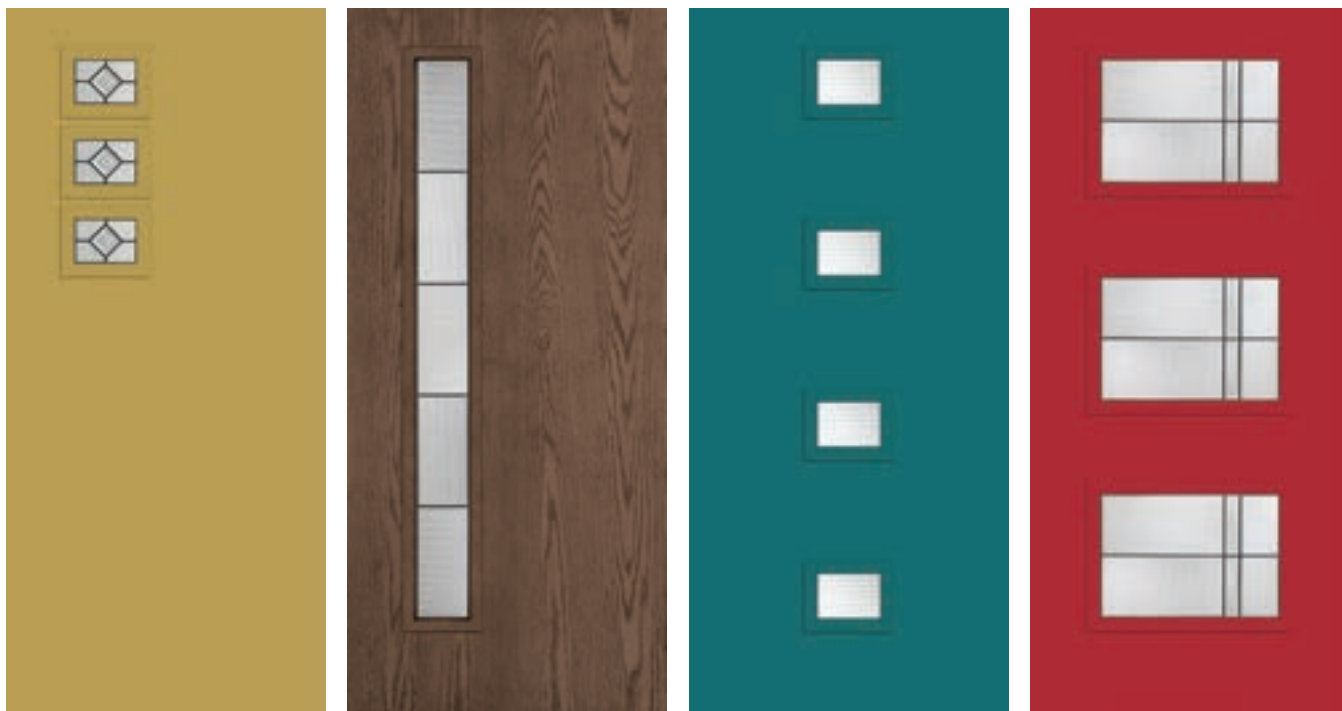

It's your decision, by design.

Pulse is geometry with energy. Designed to be fun and easy to mix and match with sleek, flush door and sidelite styles, you can create a modern entrance without missing a beat. Explore all the possible combinations at thermatru.com/pulse. Mix and match to get the style numbers needed to order. Turn the page for a glimpse of available styles and sizes.

The creativity is unlimited. Stain or paint the entrance any color.

These doors and sidelites come ready to stain or paint. So there's no limit to the creativity you can use when it comes to finishing touches.

WBDR / HVHZ Options: Look for this icon to find door styles that can be configured for WBDR or HVHZ.*