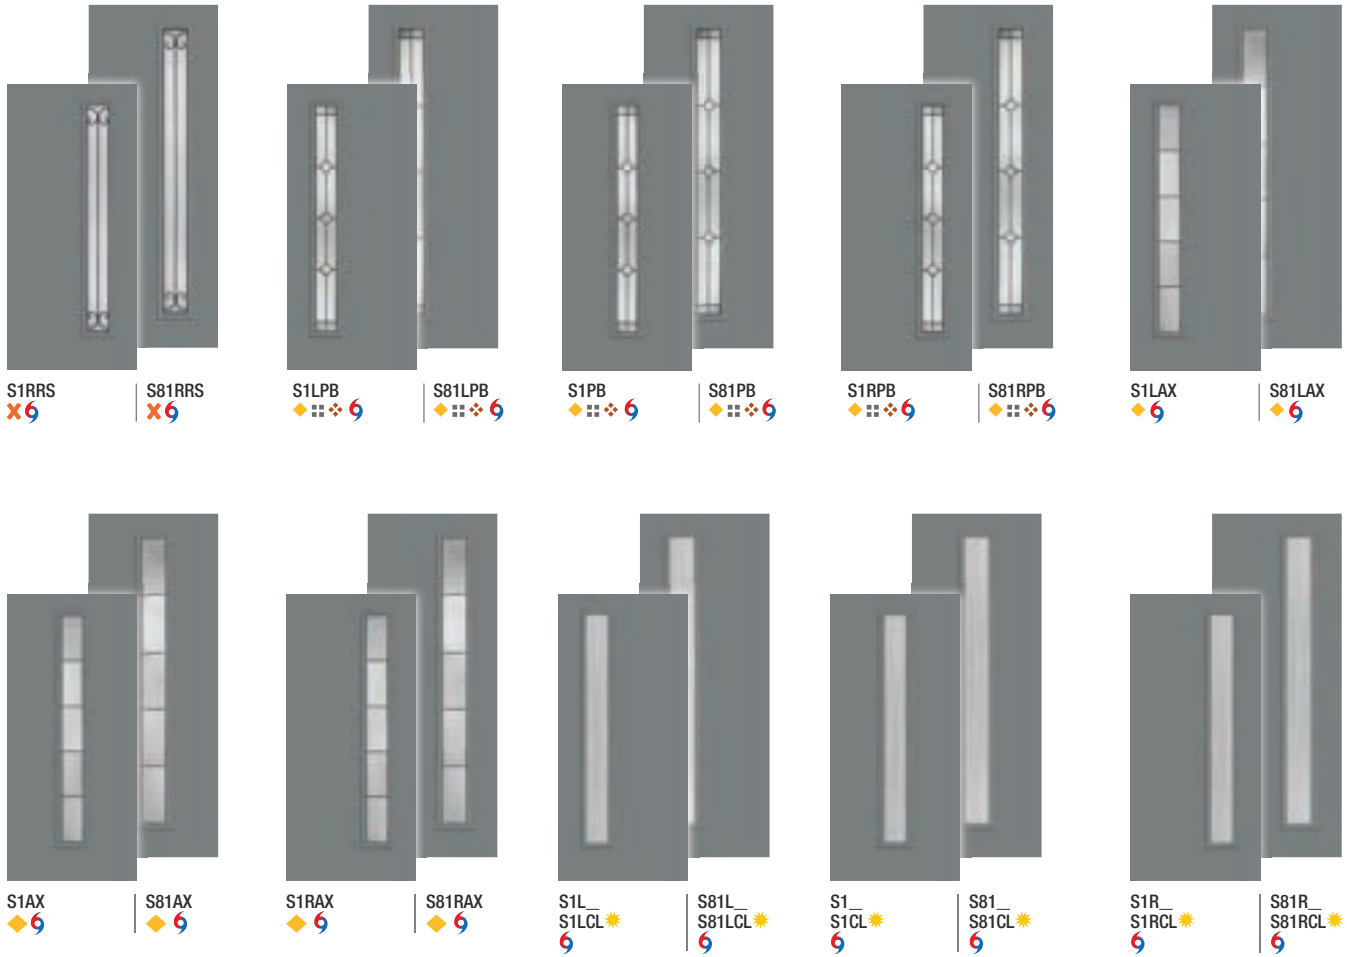

Línea *Continued*

Echo

Note: Product images show exterior side of door.