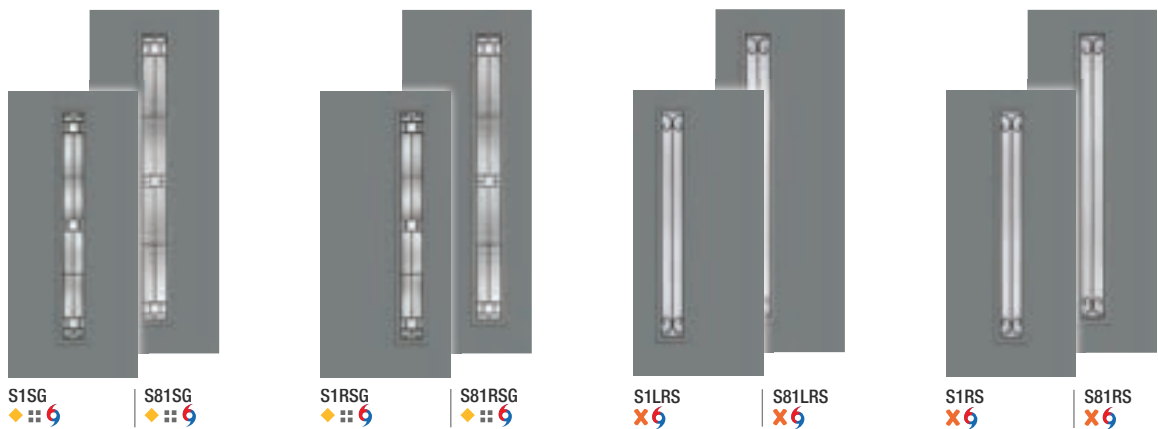

S1SG
◆ ■ 6

S81SG
◆ ■ 6

S1RSG
◆ ■ 6

S81RSG
◆ ■ 6

S1LRS
X 6

S81LRS
X 6

S1RS
X 6

S81RS
X 6

Línea Continues on next page.

Privacy & Textured Glass Options
Add the code to the blank in the style number for the desired door and glass combination. For details on glass options, see page 246.

XK = **NEW** Reeded   XE = Satin Etch   XJ = Chinchilla   XN = Granite
XG = Geometric   XC = Chord   XR = Rainglass

1. **Key**
2. ★ Low-E Glass (LE)
   - Black Nickel Caming (1D)
   - Brushed Nickel Caming (1C)
   - Brass Caming (1A)
   - X Wrought Iron (1W)
   - WBDR / HVHZ Options