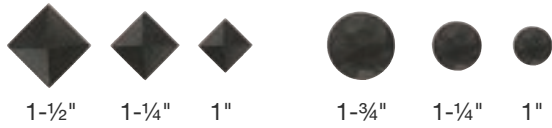

Clavos & Strap Hinges

Add a finishing touch of rustic flavor with decorative hardware.

1-1/2"   1-1/4"   1"   1-3/4"   1-1/4"   1"