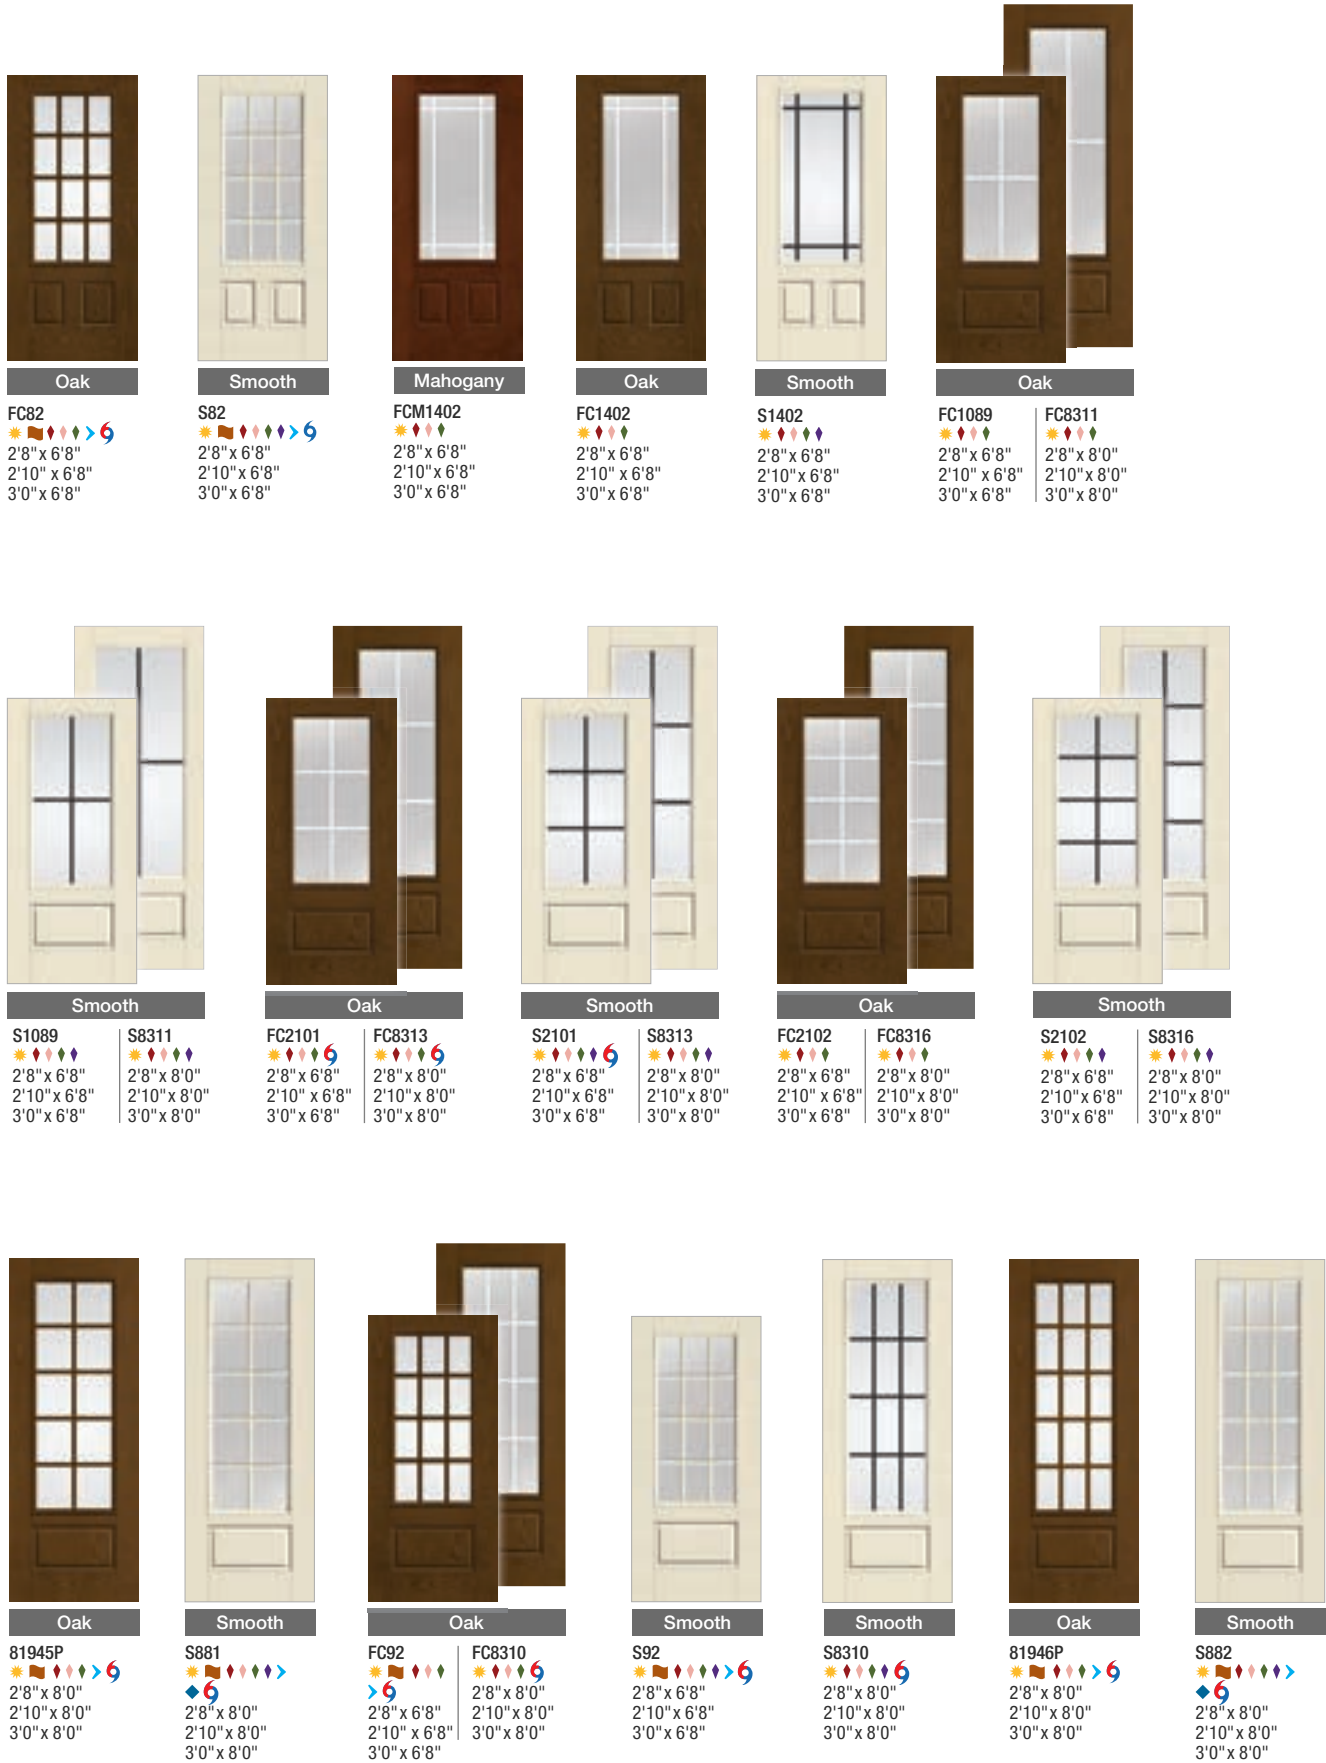

Oak
FC82

2'8" x 6'8"
2'10" x 6'8"
3'0" x 6'8"

Smooth
S82

2'8" x 6'8"
2'10" x 6'8"
3'0" x 6'8"

Mahogany
FCM1402

2'8" x 6'8"
2'10" x 6'8"
3'0" x 6'8"

Oak
FC1402

2'8" x 6'8"
2'10" x 6'8"
3'0" x 6'8"

Smooth
S1402

2'8" x 6'8"
2'10" x 6'8"
3'0" x 6'8"

Oak
FC1089 | **FC8311**

2'8" x 6'8" | 2'8" x 8'0"
2'10" x 6'8" | 2'10" x 8'0"
3'0" x 6'8" | 3'0" x 8'0"

Smooth
S1089 | **S8311**

2'8" x 6'8" | 2'8" x 8'0"
2'10" x 6'8" | 2'10" x 8'0"
3'0" x 6'8" | 3'0" x 8'0"

Oak
FC2101 | **FC8313**

2'8" x 6'8" | 2'8" x 8'0"
2'10" x 6'8" | 2'10" x 8'0"
3'0" x 6'8" | 3'0" x 8'0"

Smooth
S2101 | **S8313**

2'8" x 6'8" | 2'8" x 8'0"
2'10" x 6'8" | 2'10" x 8'0"
3'0" x 6'8" | 3'0" x 8'0"

Oak
FC2102 | **FC8316**

2'8" x 6'8" | 2'8" x 8'0"
2'10" x 6'8" | 2'10" x 8'0"
3'0" x 6'8" | 3'0" x 8'0"

Smooth
S2102 | **S8316**

2'8" x 6'8" | 2'8" x 8'0"
2'10" x 6'8" | 2'10" x 8'0"
3'0" x 6'8" | 3'0" x 8'0"

Oak
81945P

2'8" x 8'0"
2'10" x 8'0"
3'0" x 8'0"

Smooth
S881

2'8" x 8'0"
2'10" x 8'0"
3'0" x 8'0"

Oak
FC92 | **FC8310**

2'8" x 6'8" | 2'8" x 8'0"
2'10" x 6'8" | 2'10" x 8'0"
3'0" x 6'8" | 3'0" x 8'0"

Smooth
S92

2'8" x 6'8"
2'10" x 6'8"
3'0" x 6'8"

Smooth
S8310

2'8" x 8'0"
2'10" x 8'0"
3'0" x 8'0"

Oak
81946P

2'8" x 8'0"
2'10" x 8'0"
3'0" x 8'0"

Smooth
S882

2'8" x 8'0"
2'10" x 8'0"
3'0" x 8'0"

Note: See page 293 for important product details that may help with your purchase decision.