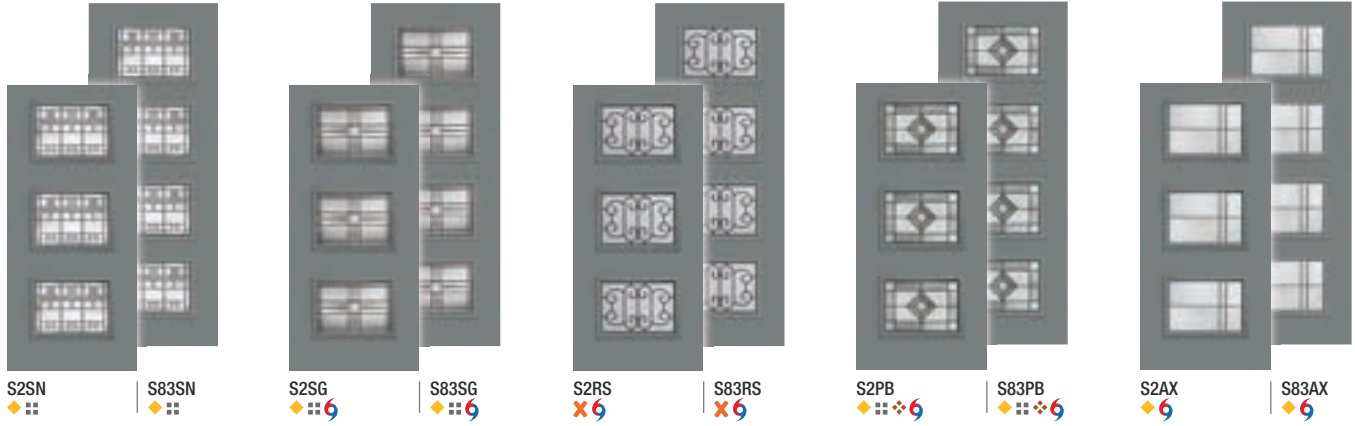

Ari

Note: Product images show exterior side of door.