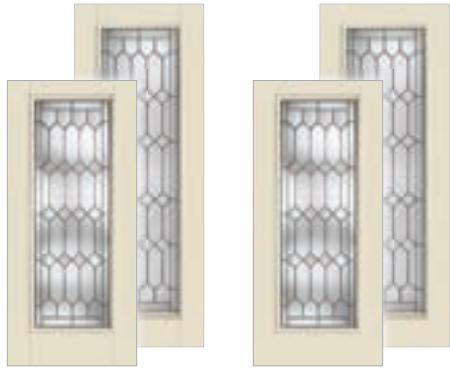

Crystalline™ ◆◆ Continued

Smooth		Smooth	
S916 ■ 9 E	S814 ■ 9	S668 ■ 6 E	S815 ■ 6
2'8" x 6'8" ‡	2'8" x 8'0"	2'8" x 6'8" ‡	2'8" x 8'0"
2'10" x 6'8" ‡	2'10" x 8'0"	2'10" x 6'8" ‡	2'10" x 8'0"
3'0" x 6'8" ‡	3'0" x 8'0"	3'0" x 6'8" ‡	3'0" x 8'0"
		3'6" x 6'8"	3'6" x 8'0"