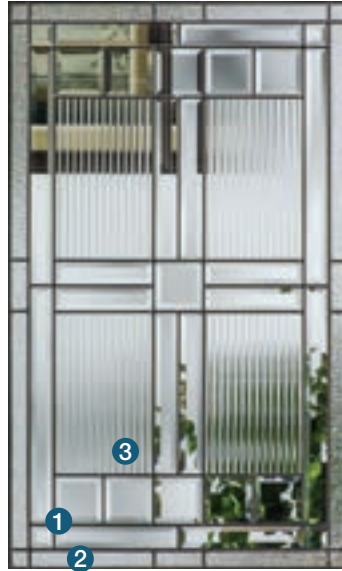

Saratoga™

Saratoga evokes a certain urban sophistication while offering modest privacy with its ① clear bevels, ② diamond glass, ③ reeded glass and coming. The geometric pattern bridges both modern and traditional designs.