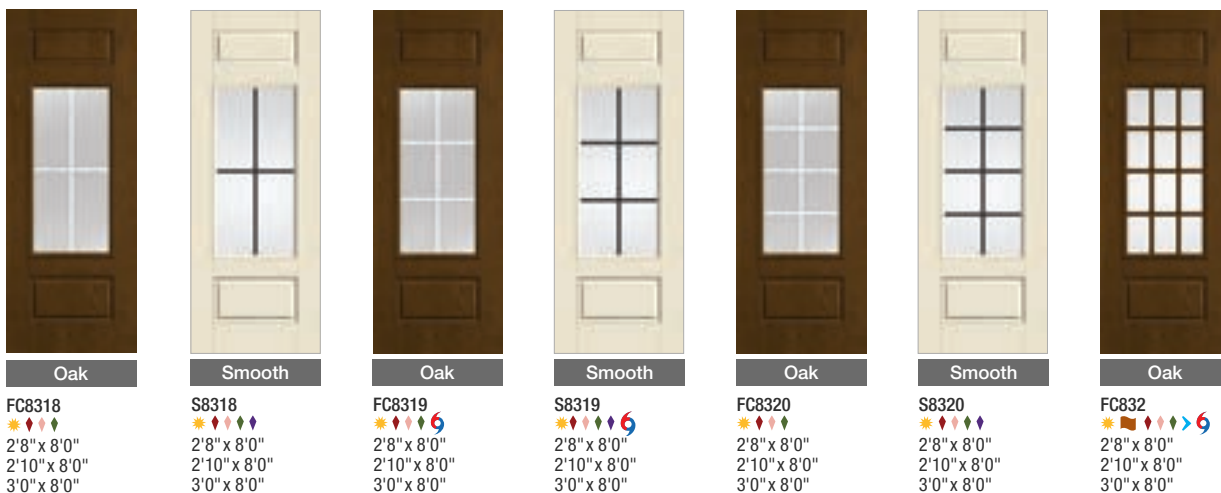

EnLiten™ Flush-Glazed Clear Glass

Clear Glass

Clear Glass Continues on next page.

Key

- ★ Flush-Glazed Glass with Detailed Sticking (FG)
- ★ Low-E Glass (LE)
- ♦ Simulated Divided Lites (SDL)
- ♦ Flat or Contour White Grilles Between Glass (GBGF / GBGC)
- ♦ Flat or Contour Almond Grilles Between Glass (GBGF / GBGC)
- ♦ Flat or Contour Bronze Grilles Between Glass (GBGF / GBGC)
- ♦ NEW Flat or Contour Black Grilles Between Glass (GBGF / GBGC)
- ♦ Removable Wood Grilles (RG)
- ♦ Fixed Grilles (FXG)
- ♦ WBDR / HVHZ Options
- ♦ Elevated 10" Bottom Rail Options
- ‡ 7'0" Height Available