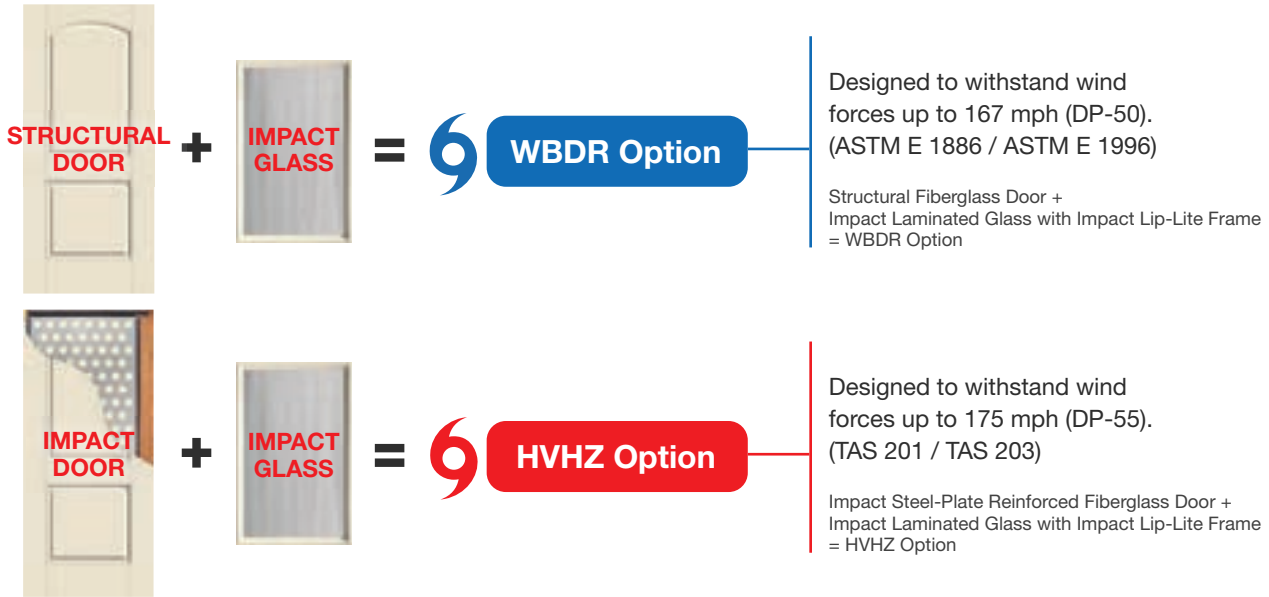

2 Use the icons to find available Therma-Tru® product options in this catalog.

WBDR / HVHZ Options: Look for this icon to find door and sidelite styles that can be configured for WBDR or HVHZ.

3 Verify that there is a Therma-Tru product approval specific to your area for the door system configuration before buying.*

4 Make sure the product is installed in compliance with the product approval to meet building codes.

The performance of the door system depends on how it is installed. Proper installation is required to comply with building codes.

*Product approvals show that the door system meets applicable codes when selected, assembled and installed as instructed. Note: See your Therma-Tru seller or visit www.thermatru.com for product approvals and installation instructions. Always confirm building code requirements in your area before buying. Follow weather and news reports to assess severe weather situations and obey local authorities' shelter and evacuation orders. No product guarantees safety for persons or property, nor makes any premises hurricane- or impact-proof.