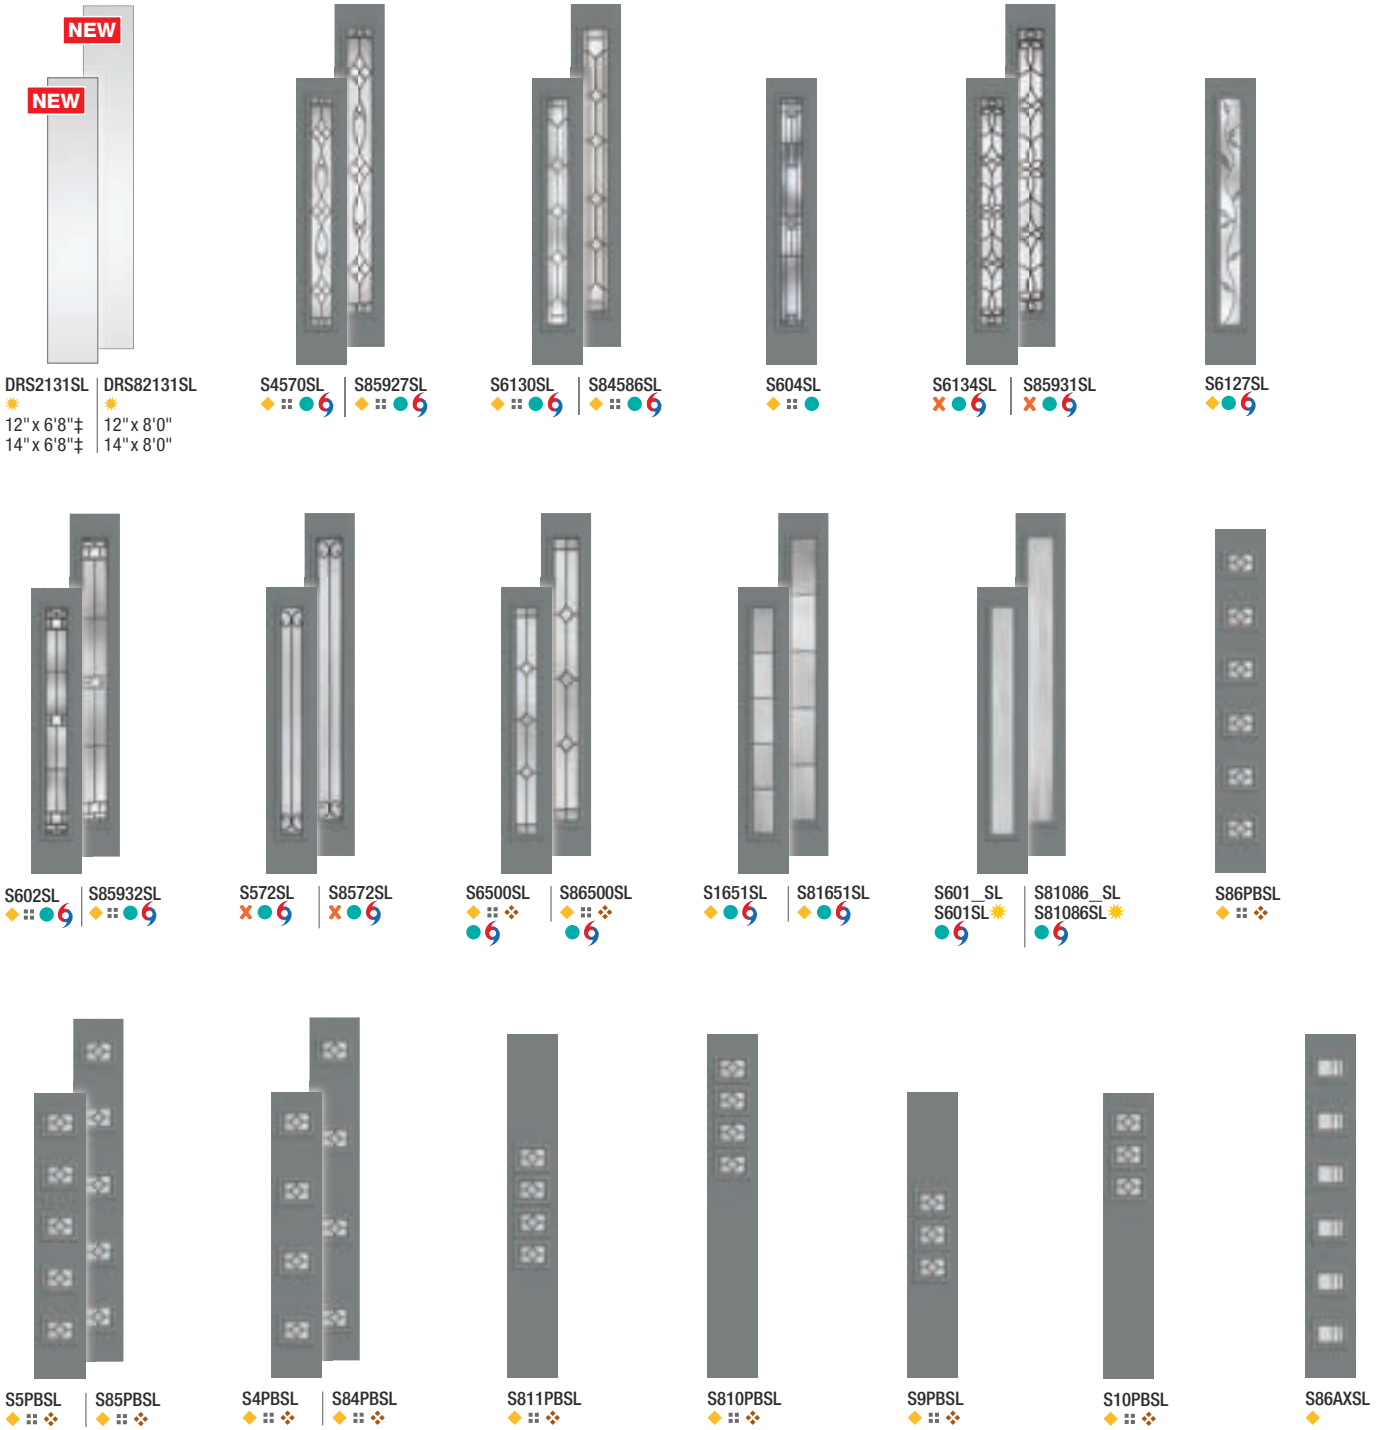

Sidelites

Note: Product images show exterior side of door.

Sidelites *Continue on next page.*

Privacy & Textured Glass Options

Add the code to the blank in the style number for the desired door and glass combination. For details on glass options, see page 246.

XK = **NEW** Reeded   XE = Satin Etch   XJ = Chinchilla   XN = Granite
XG = Geometric   XC = Chord   XR = Rainglass

Key

- ★ Low-E Glass (LE)
- Black Nickel Caming (1D)
- Brushed Nickel Caming (1C)
- Brass Caming (1A)
- ✕ Wrought Iron (1W)
- Vented Sidelite (No Impact)
  (6"8" only in 12" & 14")
  (8"0" only in 14")
- ⊕ WBDR / HVHZ Options
- **E** Elevated 10" Bottom Rail Options