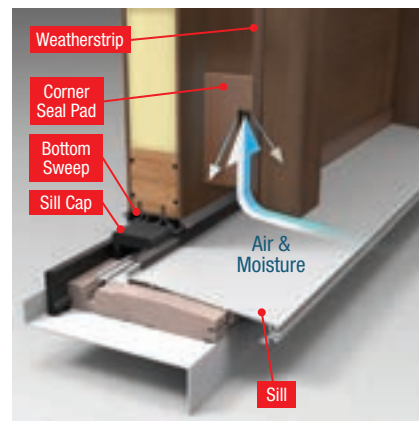

3 Corner seal pads (inswing only) complete the seal between the **sill cap**, **bottom sweep** and **weatherstrip** to help block potential pathways where wind-driven moisture can infiltrate the bottom corner of the door system.