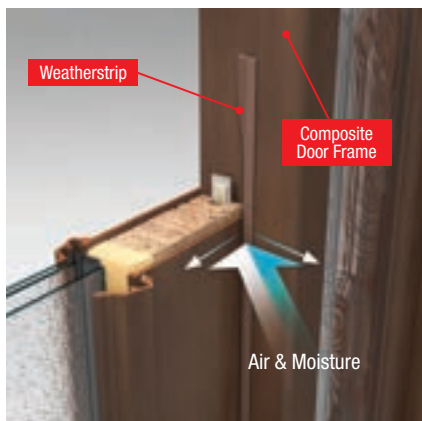

1 Weatherstrip is engineered in a variety of profiles to provide the best possible fit with our door systems, helping to deliver a precise seal between the **door** and **frame**. In addition, a rot-free Therma-Tru **composite door frame*** delivers extra protection from the damaging effects of moisture.