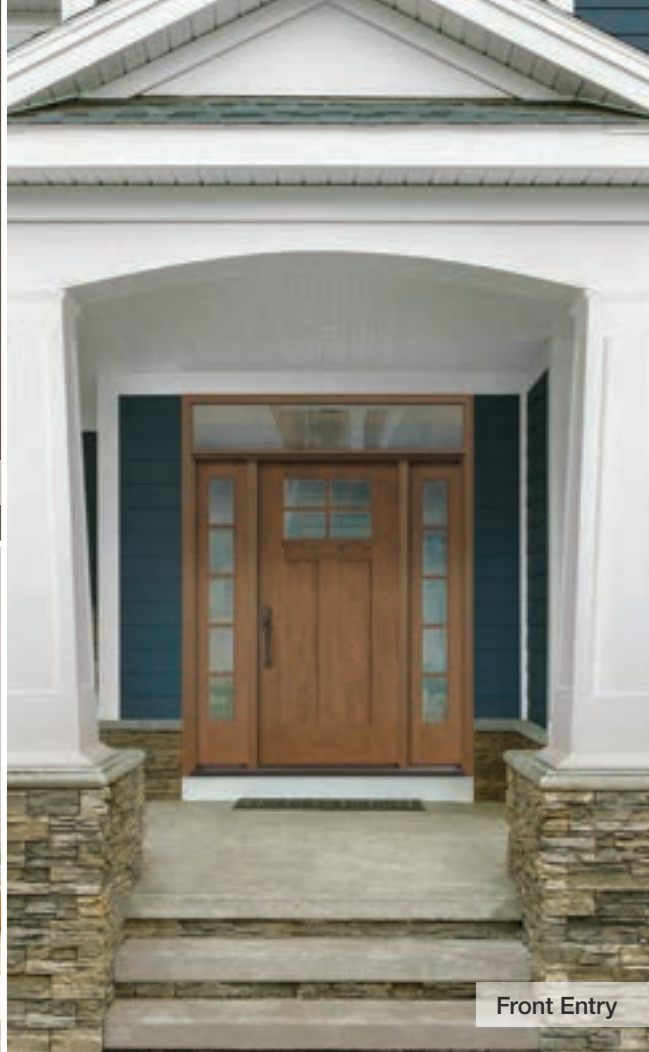

Patio Doors

Front Entry