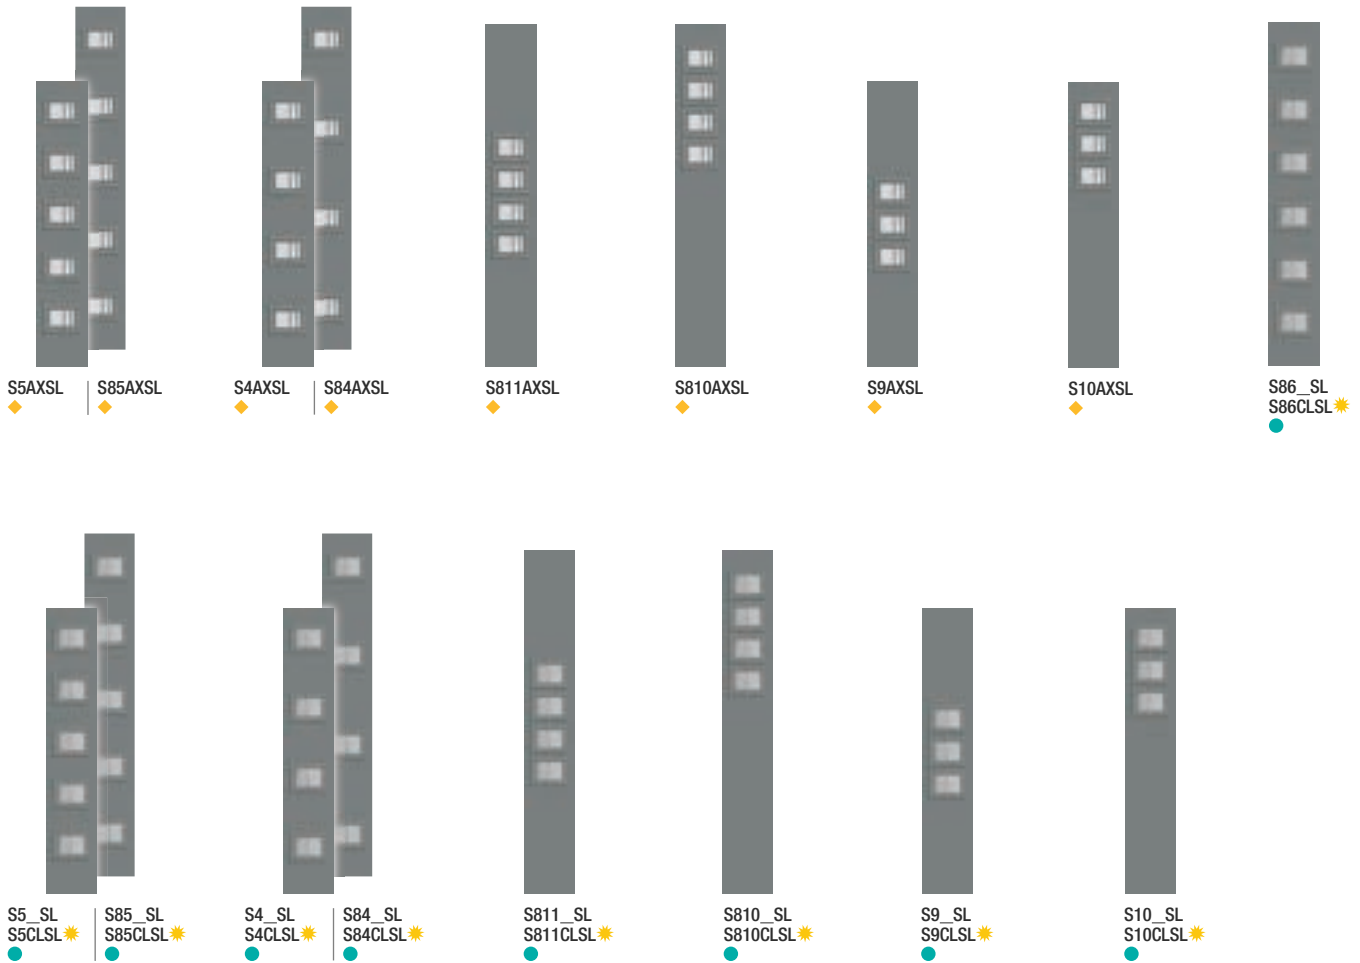

Sidelites *Continued*

Pulse®