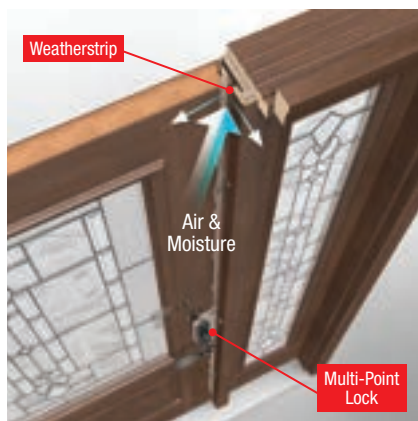

5 Multi-point locking system (recommended) engages the **door** and **frame** at three points from top to bottom, helping to preserve the **weatherstrip's** seal even under wind pressure.