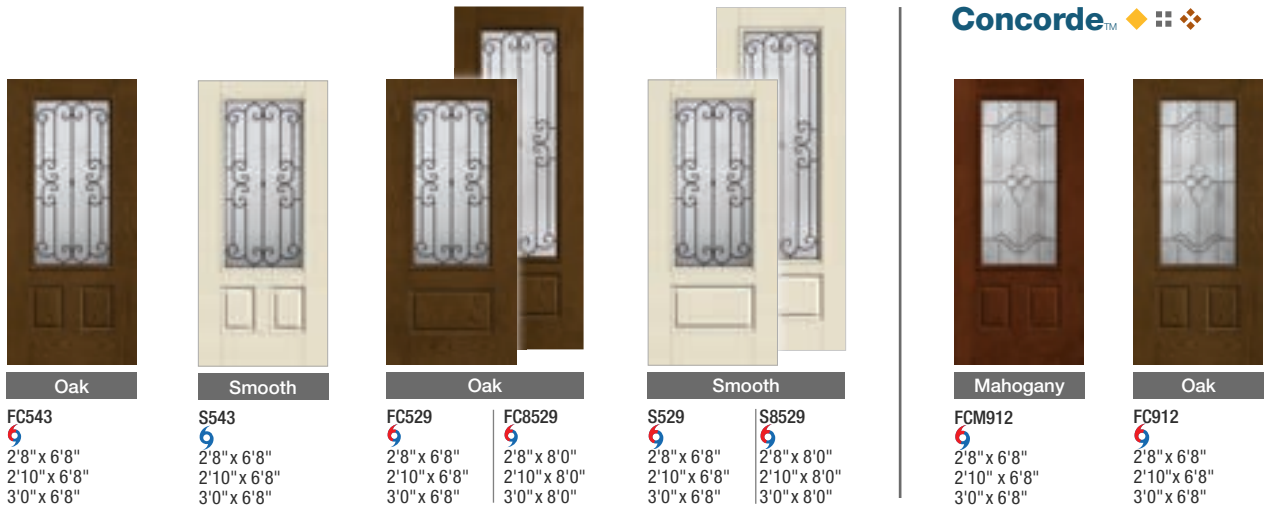

Oak
FC543
2'8" x 6'8"
2'10" x 6'8"
3'0" x 6'8"

Smooth
S543
2'8" x 6'8"
2'10" x 6'8"
3'0" x 6'8"

Oak
FC529
2'8" x 6'8"
2'10" x 6'8"
3'0" x 6'8"

Oak
FC8529
2'8" x 8'0"
2'10" x 8'0"
3'0" x 8'0"

Smooth
S529
2'8" x 6'8"
2'10" x 6'8"
3'0" x 6'8"

Smooth
S8529
2'8" x 8'0"
2'10" x 8'0"
3'0" x 8'0"

Mahogany
FCM912
2'8" x 6'8"
2'10" x 6'8"
3'0" x 6'8"

Oak
FC912
2'8" x 6'8"
2'10" x 6'8"
3'0" x 6'8"