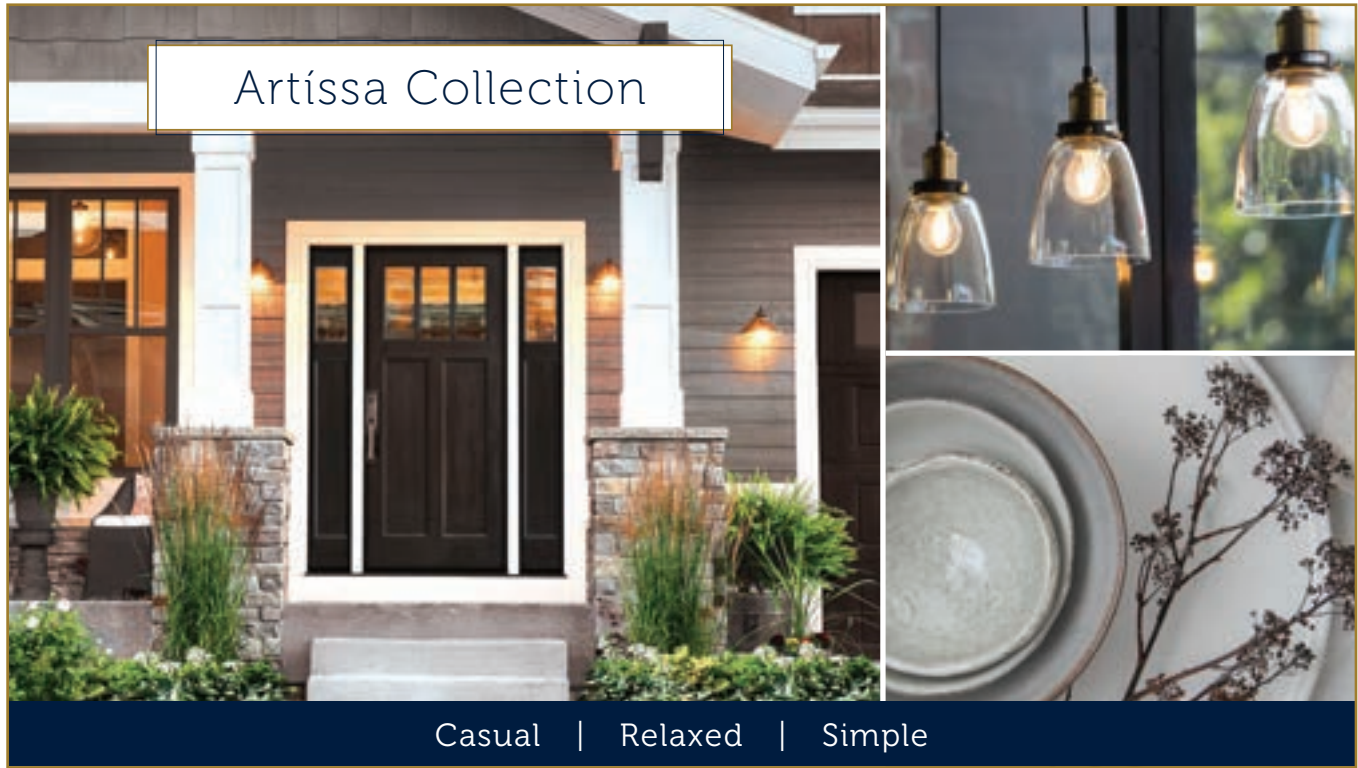

Welcome to the New Classic Craft

The premium doors you love – with a new focus on style.

The new Classic Craft® series aims to deliver the on-trend entryways your customers seek to enhance their homes. We worked with style and trend experts to curate three unique collections – Artissa, Founders and Visionary – and have reorganized the catalog accordingly. Within each of the design style collections, doors will be shown in order by glass shape, then glass design, then texture.