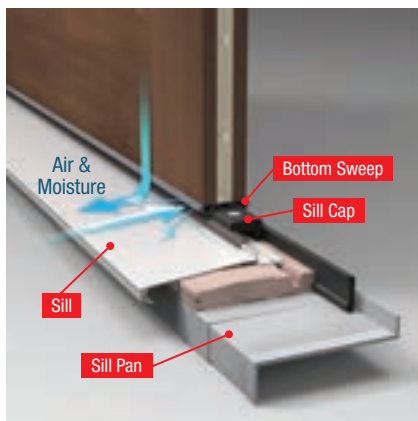

2 Sill and bottom sweep form a tight seal against wind-driven moisture infiltration at the bottom of the door system and help channel moisture away from the home. **Sill pan** (recommended) adds an extra layer of protection to help keep moisture away from the subfloor.