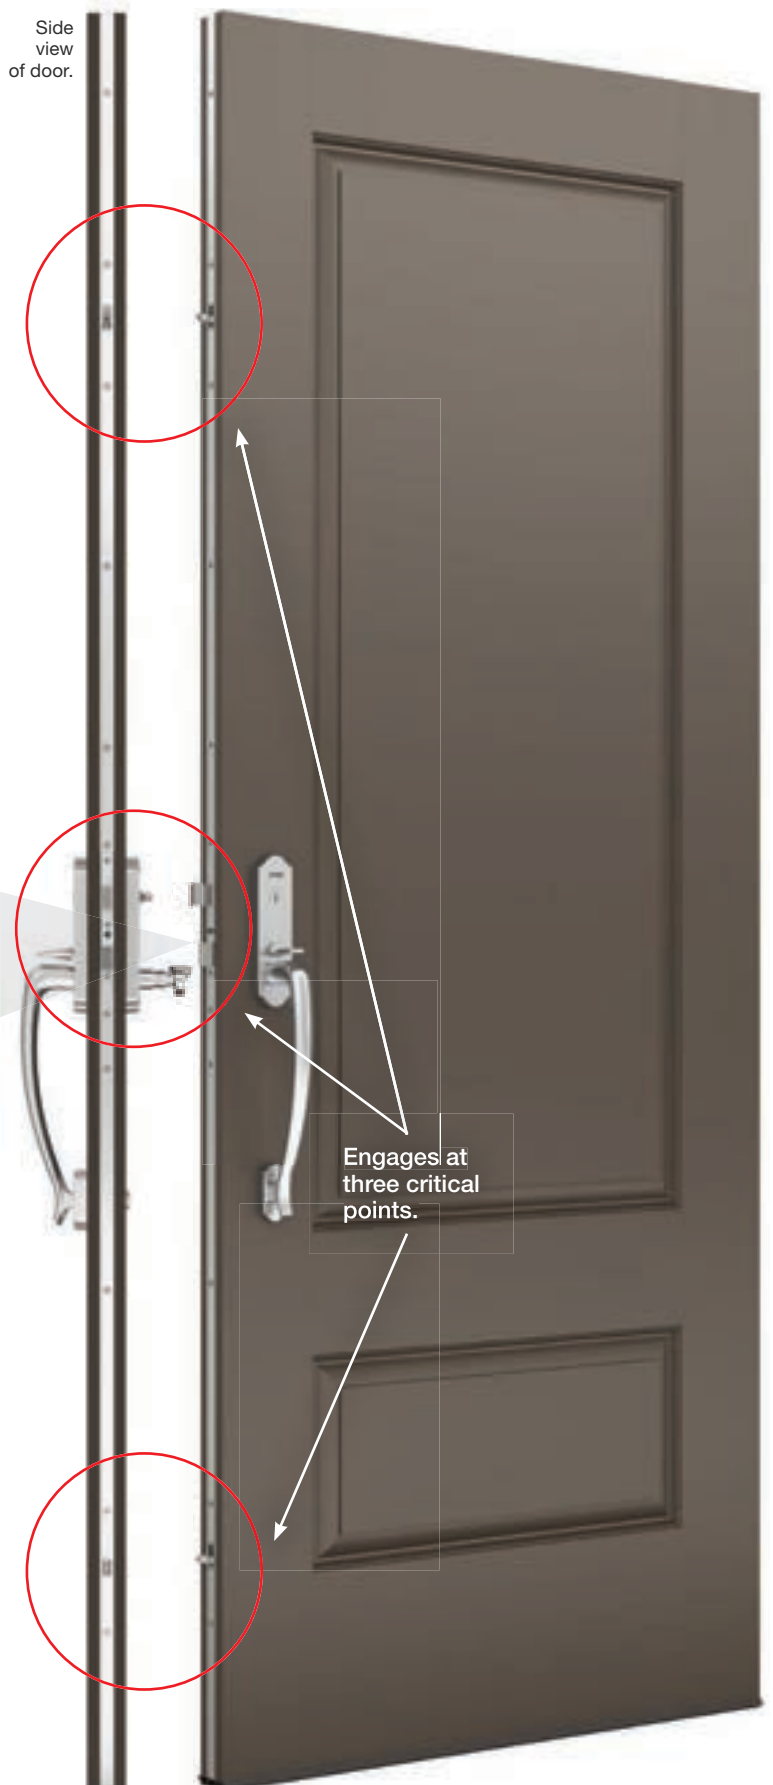

Key

Tru-Defense Eligible

Side view of door.

Exterior view of door.