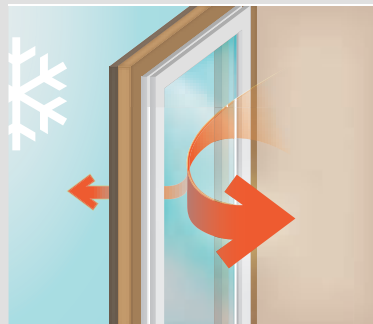

In cold weather, Low-E glass can help reduce the loss of heat by reflecting the heat back inside the home.