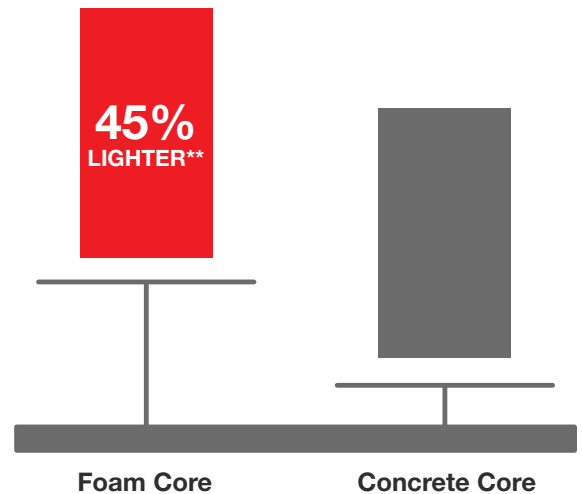

*To confirm fire door requirements in your jurisdiction, always check with your local building code authority.

**Comparison of 20-minute foam core Fire-rated door to a 20-minute concrete core Fire-rated door with similar style.

Note: To see the full results of third-party Intertek, Warnock-Hersey testing, visit www.thermatru.com/performance.

Top: Fiber-Classic Mahogany Collection Door – FMF205, Finish – Driftwood