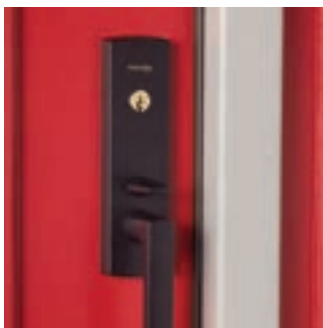

Door System Components

Have confidence in a door system made with genuine Therma-Tru components to meet the needs of many applications. More on pages 20–23.